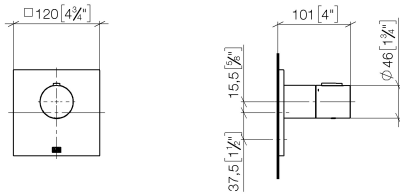

Required miscellaneous

xGRID Installation track 555 mm - 12 360 970 90

xTOOL Concealed thermostat without volume control 3/4" - Chrome

36 503 780 Product version from 9/1/2022

mm [inches]

Flow rate chart

Codes & Standards

DIN 4109

EN 1111

ISO 3822

Scottish Water
Byelaws

UK Water Supply
Regulations

Ü-Zeichen

xTOOL Concealed thermostat without volume control 3/4" - Chrome

36 503 780 Product version from 9/1/2022