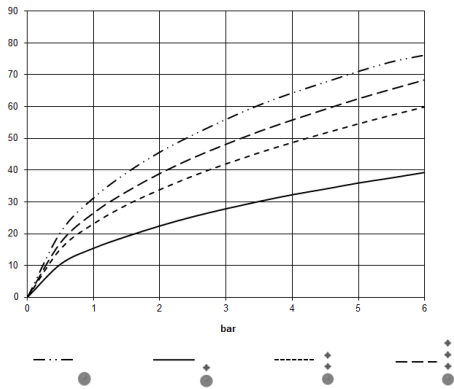

Required miscellaneous

xGRID Installation track 555 mm - 12 360 970 90

xTOOL Concealed thermostat without volume control 3/4" - Chrome

36 503 780 Product version from 9/1/2022

mm [inches]

Flow rate chart

Codes & Standards