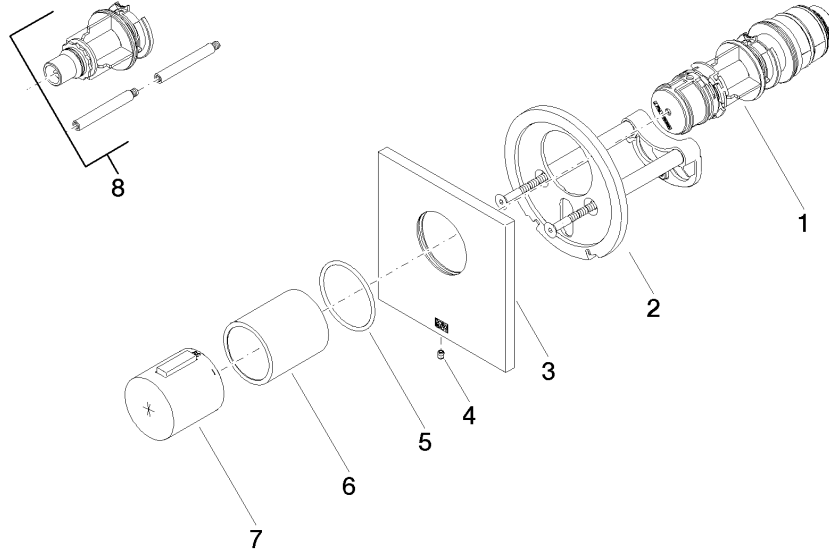

DIN 4109

EN 1111

ISO 3822

Scottish Water
Byelaws

UK Water Supply
Regulations

Ü-Zeichen

xTOOL Concealed thermostat without volume control 3/4" - Chrome

36 503 780 Product version from 9/1/2022

Spare parts list

No.	Item Number	Name	Quantity used	Delivery time
1	90 15 02 063 00 90	cartridge	1	2
2	90 11 01 196 00 90	base	1	2
3	90 11 02 533 00-00	cover	1	10
4	09 31 11 044 90	pin	1	2
5	90 14 10 049 00 90	seal	1	2
6	90 21 02 112 00-00	sleeve	1	10
7	90 17 33 020 00-00	handle	1	10
8	12 178 970 90	Extension 46 mm -	1	2