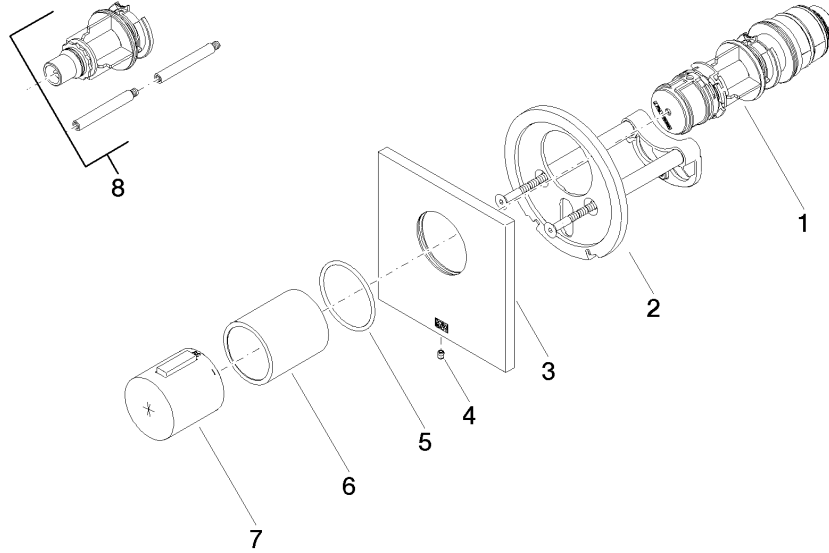

Required miscellaneous

xGRID Installation track 555 mm - 12 360 970 90

xTOOL Concealed thermostat without volume control 3/4" - Brushed Dark Platinum

36 503 780 Product version from 9/1/2022
mm [inches]

Flow rate chart

Codes & Standards

DIN 4109

EN 1111

ISO 3822

Scottish Water
Byelaws

UK Water Supply
Regulations

Ü-Zeichen

xTOOL Concealed thermostat without volume control 3/4" - Brushed Dark Platinum

36 503 780 Product version from 9/1/2022

Spare parts list

No.	Item Number	Name	Quantity used	Delivery time
1	90 15 02 063 00 90	cartridge	1	2
2	90 11 01 196 00 90	base	1	2
3	90 11 02 533 00-99	cover	1	20
4	09 31 11 044 90	pin	1	2
5	90 14 10 049 00 90	seal	1	2
6	90 21 02 112 00-99	sleeve	1	20
7	90 17 33 020 00-99	handle	1	20
8	12 178 970 90	Extension 46 mm -	1	2