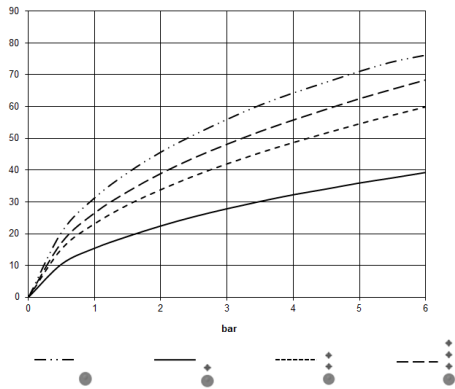

Required miscellaneous

xGRID Installation track 555 mm - 12 360 970 90

xTOOL Concealed thermostat without volume control 3/4" - Brushed Dark Platinum

36 503 780 Product version from 9/1/2022
mm [inches]

Flow rate chart