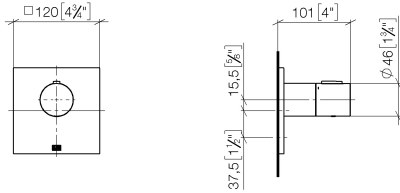

Required miscellaneous

xGRID Installation track 555 mm - 12 360 970 90

xTOOL Concealed thermostat without volume control 3/4" - Brushed Dark Platinum

36 503 780 Product version from 9/1/2022
mm [inches]

Flow rate chart