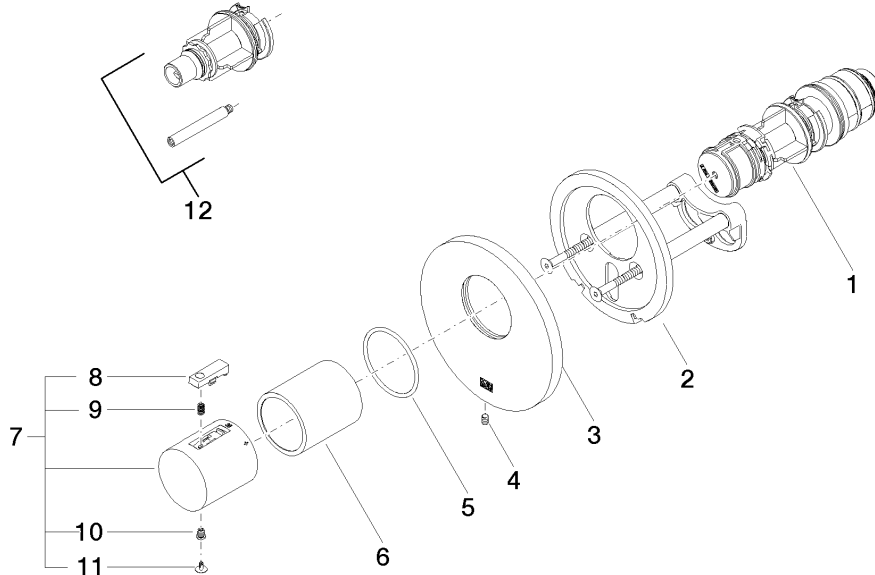

**xTOOL Concealed thermostat without volume control 3/4" - Champagne (22kt Gold)**

META

36 503 979

- cover plate Ø 124 mm
- temperature control handle with safety limit stop at 38°C
- thermostat cartridge
- WRAS 2011026

**Required miscellaneous**

**xTOOL Concealed thermostat module without volume control -** 35 503 970 90  
 • max. recess depth 110 mm  
 • min. recess depth 85 mm

**Recommended miscellaneous**

**xGRID Attachment set for integrating in the dry wall construction -** 12 340 970 90

**Required miscellaneous**

**xGRID Installation track 555 mm -** 12 360 970 90

36 503 979  
mm [inches]

Flow rate chart

Certificates

WRAS\_2011026.

DVGW\_DW-  
6512DN0706.

LGA\_29930.

### Spare parts list

No.	Item Number	Name	Quantity used	Delivery time
1	90 15 02 063 00 90	cartridge	1	2
2	90 11 01 196 00 90	base	1	2
3	09 11 02 537-47	cover	1	30
4	09 31 11 048 90	pin	1	2
5	90 14 10 049 00 90	seal	1	2
6	90 21 02 112 00-47	sleeve	1	30
7	90 17 33 004 00-47	handle	1	30
8	90 21 33 011 00-13	handle	1	2
9	90 16 02 027 00 90	spring	1	2
10	90 30 30 136 00 90	screw	1	2
11	90 31 20 049 00-13	plug	1	30
12	12 178 970 90	Extension 46 mm -	1	2