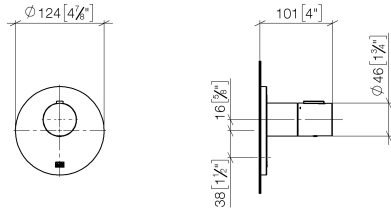

**Required miscellaneous**

**xTOOL Concealed thermostat module without volume control -** 35 503 970 90  
 • max. recess depth 110 mm  
 • min. recess depth 85 mm

**Recommended miscellaneous**

**xGRID Attachment set for integrating in the dry wall construction -** 12 340 970 90

**Required miscellaneous**

**xGRID Installation track 555 mm -** 12 360 970 90

36 503 979  
mm [inches]

Flow rate chart

Certificates

WRAS\_2011026.

DVGW\_DW-  
6512DN0706.

LGA\_29930.