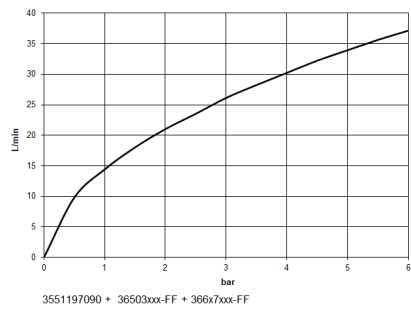

**Required miscellaneous**

**xGRID Installation track 555 mm -** 12 360 970 90

36 503 979  
mm [inches]

Flow rate chart

Certificates

WRAS\_2011026.

DVGW\_DW-  
6512DN0706.

LGA\_29930.