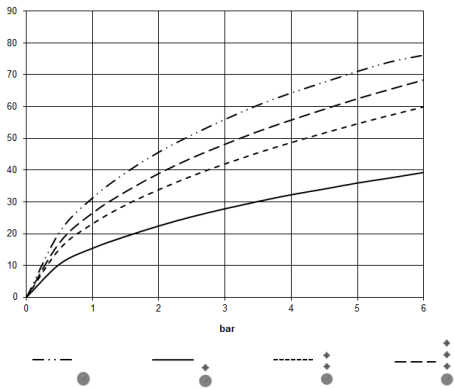

**Required miscellaneous**

**xGRID Installation track 555 mm -** 12 360 970 90

36 503 985

mm [inches]

Flow rate chart

Codes & Standards

DIN 4109

EN 1111