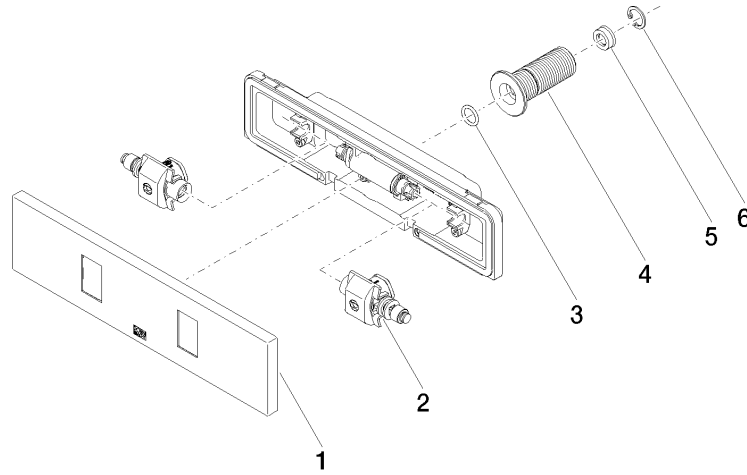

WATER FAN horizontal Concealed body spray - Brushed Durabross (23kt Gold)

IMO

36 512 979

- forceful flat water jet
- horizontal water jet
- cover plate 240 x 60 mm
- water jet adjustable
- 1/2" connection
- max. flow 10 l/min
- WRAS 2005003
- This product can help a building meet the requirements of Green Building Rating Systems, e.g. LEED®, BREEAM®, DGNB

Required miscellaneous

- Concealed wall installation box - 35 206 970 90**
- max. recess depth 173 mm
 - min. recess depth 100 mm

36 512 979
mm [inches]

Flow rate chart

Trajectory diagram

Certificates

LGA_29335.

WRAS_2005003.

36 512 979

Spare parts list

No.	Item Number	Name	Quantity used	Delivery time
1	90 27 99 002 00-28	insert	1	20
2	90 31 10 012 00 90	insert	1	2
3	09 14 10 003 90	seal	1	2
4	09 24 05 015 90	nipple	1	2
5	09 23 01 134 90	flow reducer	1	2
6	09 16 01 014 90	ring	1	2