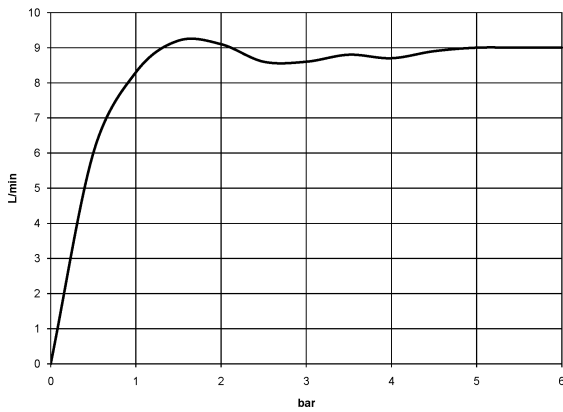

WATER FAN horizontal Concealed body spray - Brushed Durabross (23kt Gold)

IMO

36 512 979

- forceful flat water jet
- horizontal water jet
- cover plate 240 x 60 mm
- water jet adjustable
- 1/2" connection
- max. flow 10 l/min
- WRAS 2005003
- This product can help a building meet the requirements of Green Building Rating Systems, e.g. LEED®, BREEAM®, DGNB

Required miscellaneous

- Concealed wall installation box - 35 206 970 90**
- max. recess depth 173 mm
 - min. recess depth 100 mm

36 512 979
mm [inches]

Flow rate chart

Trajectory diagram

Certificates

LGA_29335.

WRAS_2005003.

36 512 979

Spare parts list

No.	Item Number	Name	Quantity used	Delivery time
1	90 27 99 002 00-28	insert	1	20
2	90 31 10 012 00 90	insert	1	2
3	09 14 10 003 90	seal	1	2
4	09 24 05 015 90	nipple	1	2
5	09 23 01 134 90	flow reducer	1	2
6	09 16 01 014 90	ring	1	2