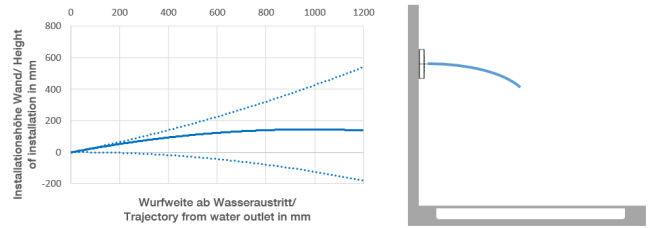

WATER FAN horizontal Concealed body spray - Brushed Durabross (23kt Gold)

IMO

36 512 979

- forceful flat water jet
- horizontal water jet
- cover plate 240 x 60 mm
- water jet adjustable
- 1/2" connection
- max. flow 10 l/min
- WRAS 2005003
- This product can help a building meet the requirements of Green Building Rating Systems, e.g. LEED®, BREEAM®, DGNB

Required miscellaneous

- Concealed wall installation box - 35 206 970 90**
- max. recess depth 173 mm
 - min. recess depth 100 mm

36 512 979
mm [inches]

Flow rate chart

Trajectory diagram

Certificates

LGA_29335.

WRAS_2005003.

36 512 979

Spare parts list

No.	Item Number	Name	Quantity used	Delivery time
1	90 27 99 002 00-28	insert	1	20
2	90 31 10 012 00 90	insert	1	2
3	09 14 10 003 90	seal	1	2
4	09 24 05 015 90	nipple	1	2
5	09 23 01 134 90	flow reducer	1	2
6	09 16 01 014 90	ring	1	2