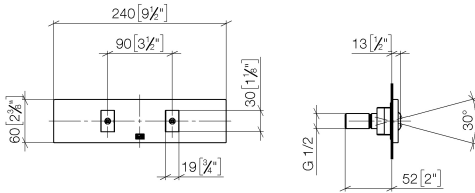

WATER FAN horizontal Concealed body spray - Brushed Durabross (23kt Gold)

IMO

36 512 979

- forceful flat water jet
- horizontal water jet
- cover plate 240 x 60 mm
- water jet adjustable
- 1/2" connection
- max. flow 10 l/min
- WRAS 2005003
- This product can help a building meet the requirements of Green Building Rating Systems, e.g. LEED®, BREEAM®, DGNB

Required miscellaneous

- Concealed wall installation box - 35 206 970 90**
- max. recess depth 173 mm
 - min. recess depth 100 mm

36 512 979
mm [inches]

Flow rate chart

Trajectory diagram

Certificates

LGA_29335.

WRAS_2005003.

36 512 979

Spare parts list

No.	Item Number	Name	Quantity used	Delivery time
1	90 27 99 002 00-28	insert	1	20
2	90 31 10 012 00 90	insert	1	2
3	09 14 10 003 90	seal	1	2
4	09 24 05 015 90	nipple	1	2
5	09 23 01 134 90	flow reducer	1	2
6	09 16 01 014 90	ring	1	2