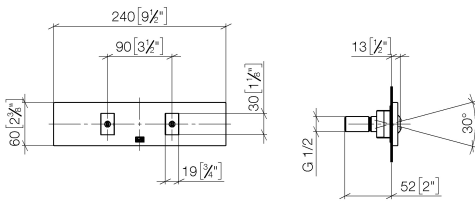

36 513 979

- AQUAPRESSURE FLOW, max. flow rate 10 l/min (at 3 bar)
- water jet adjustable
- cover plate 240 x 60 mm
- 1/2" connection
- WRAS 2005003

Fits: IMO, LULU, MADISON, MEM, TARA, CL.1, LISSÉ, VAIA, META, CYO

**Required miscellaneous**

- Concealed wall installation box - 35 206 970 90**
- min. recess depth 100 mm
  - max. recess depth 173 mm

**Recommended miscellaneous**

- xGRID Attachment set for integrating in the dry wall construction - 12 340 970 90**

**Required miscellaneous**

- xGRID Installation track 555 mm - 12 360 970 90**

36 513 979

mm [inches]

Flow rate chart

Trajectory diagram

Certificates

LGA\_29335.