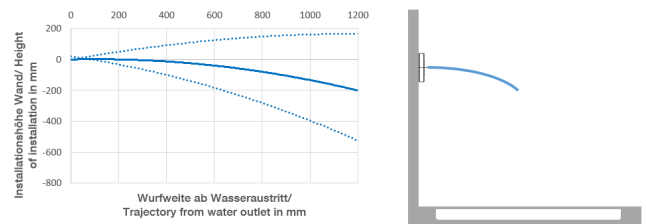

**Required miscellaneous**

- xGRID Installation track 555 mm - 12 360 970 90**

36 513 979

mm [inches]

Flow rate chart

Trajectory diagram

Certificates

LGA\_29335.