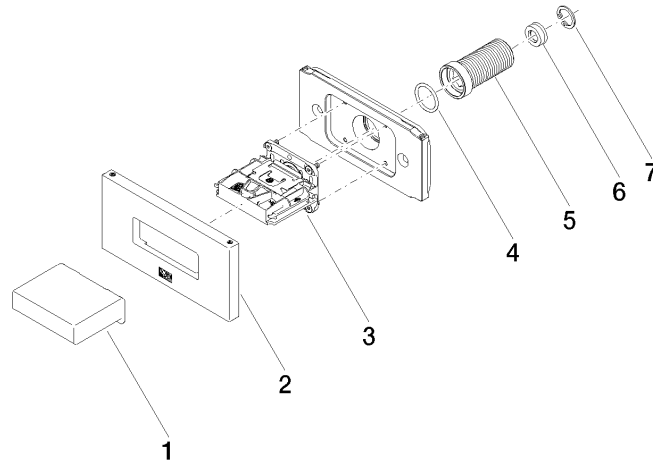

Recommended miscellaneous

- Concealed wall elbow -**
- max. recess depth 163 mm
 - min. recess depth 90 mm

35 085 970 90

36 514 979

mm [inches]

Flow rate chart

Trajectory diagram

Certificates

WRAS_2005004. LGA_29336.

36 514 979

Spare parts list

No.	Item Number	Name	Quantity used	Delivery time
1	09 17 01 230-28	casing	1	20
2	90 27 97 041 00-28	rosette	1	20
3	90 29 03 088 00 90	insert	1	2
4	90 14 10 010 00 90	seal	1	2
5	09 24 04 336 90	nipple	1	2
6	09 23 01 134 90	flow reducer	1	2
7	09 16 01 014 90	ring	1	2