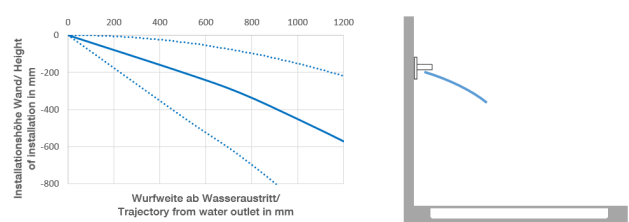

36 514 979

- AQUAPRESSURE FLOW, max. flow rate 10 l/min (at 3 bar)
- water jet adjustable
- cover plate 120 x 60 mm
- 1/2" connection
- WRAS 2005004

Fits: IMO, LULU, MADISON, MEM, TARA, CL.1, LISSÉ, VAIA, META, CYO

Recommended miscellaneous

- Concealed wall elbow -**
- max. recess depth 163 mm
 - min. recess depth 90 mm

35 085 970 90

36 514 979

mm [inches]

Flow rate chart

Trajectory diagram

Certificates