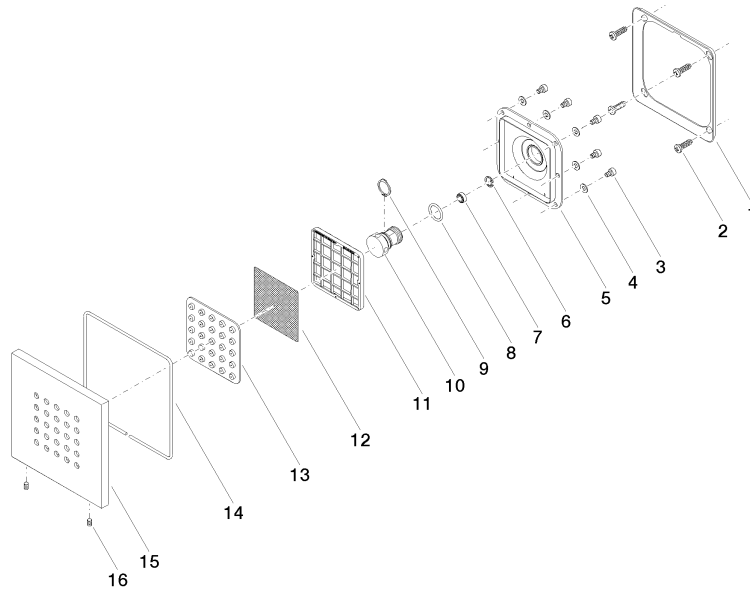

36 525 979

- HORIZONTAL RAIN, max. flow rate 9 l/min (at 3 bar)
- with anti-scale system
- cover plate 120 x 120 mm

Fits: IMO, LULU, MADISON, MEM, TARA, CL.1, LISSÉ, VAIA, META, CYO

	Brushed Platinum	36 525 979-06
	Chrome	36 525 979-00
	Platinum	36 525 979-08
	Dark Chrome	36 525 979-19
	Light Gold	36 525 979-26
	Brushed Light Gold	36 525 979-27
	Brushed Durabrass (23kt Gold)	36 525 979-28
	Matte Black	36 525 979-33
	Brushed Bronze	36 525 979-42
	Brushed Champagne (22kt Gold)	36 525 979-46
	Champagne (22kt Gold)	36 525 979-47
	Brushed Chrome	36 525 979-93
	Brushed Dark Platinum	36 525 979-99

Required miscellaneous

Concealed wall installation box - 35 205 970 90

- max. recess depth 110 mm
- min. recess depth 85 mm

36 525 979

mm [inches]

Flow rate chart

Certificates

LGA_38671.

36 525 979

Spare parts list

No.	Item Number	Name	Quantity used	Delivery time
1	09 28 01 024 90	holder	1	2
2	09 30 31 022 90	screw	4	2
3	09 30 30 031 90	screw	8	2
4	09 30 11 024 90	disc	8	2
5	09 12 12 205 90	base	1	2
6	09 16 01 016 90	ring	1	2
7	09 23 01 136 90	flow reducer	1	2
8	09 14 10 130 90	seal	1	2
9	09 16 01 017 90	ring	1	2
10	09 17 11 146 90	distributor	1	60
11	09 17 97 057 90	holder	1	2
12	09 29 30 043 90	insert	1	2
13	09 12 01 075 90	insert	1	2
14	09 14 03 117 90	seal	1	2
15	09 27 98 004-06	rosette	1	10
16	09 31 11 048 90	pin	2	2