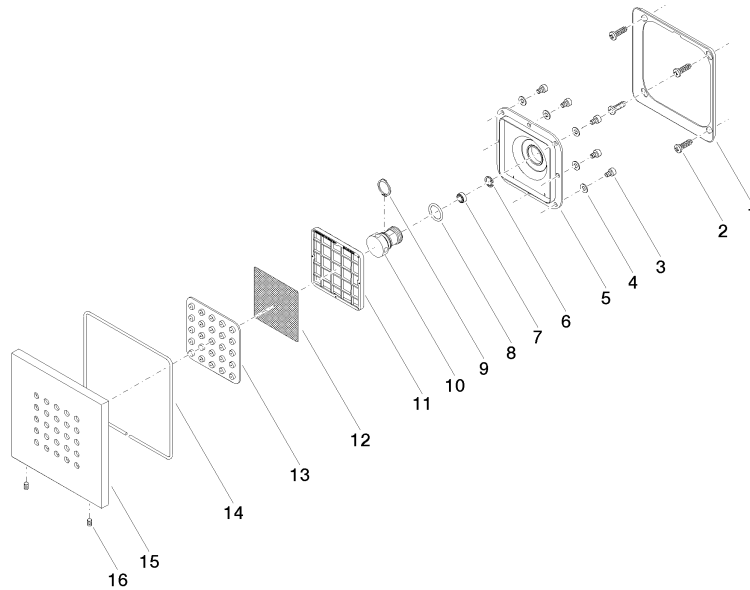

36 525 979

- HORIZONTAL RAIN, max. flow rate 9 l/min (at 3 bar)
- with anti-scale system
- cover plate 120 x 120 mm

Fits: IMO, LULU, MADISON, MEM, TARA, CL.1, LISSÉ, VAIA, META, CYO

	Matte Black	36 525 979-33
	Chrome	36 525 979-00
	Brushed Platinum	36 525 979-06
	Platinum	36 525 979-08
	Dark Chrome	36 525 979-19
	Light Gold	36 525 979-26
	Brushed Light Gold	36 525 979-27
	Brushed Durabronze (23kt Gold)	36 525 979-28
	Brushed Bronze	36 525 979-42
	Brushed Champagne (22kt Gold)	36 525 979-46
	Champagne (22kt Gold)	36 525 979-47
	Brushed Chrome	36 525 979-93
	Brushed Dark Platinum	36 525 979-99

Required miscellaneous

- Concealed wall installation box - 35 205 970 90**
- max. recess depth 110 mm
 - min. recess depth 85 mm

36 525 979

mm [inches]

Flow rate chart

Certificates

LGA_38671.

36 525 979

Spare parts list

No.	Item Number	Name	Quantity used	Delivery time
1	09 28 01 024 90	holder	1	2
2	09 30 31 022 90	screw	4	2
3	09 30 30 031 90	screw	8	2
4	09 30 11 024 90	disc	8	2
5	09 12 12 205 90	base	1	2
6	09 16 01 016 90	ring	1	2
7	09 23 01 136 90	flow reducer	1	2
8	09 14 10 130 90	seal	1	2
9	09 16 01 017 90	ring	1	2
10	09 17 11 146 90	distributor	1	60
11	09 17 97 057 90	holder	1	2
12	09 29 30 043 90	insert	1	2
13	09 12 01 075 90	insert	1	2
14	09 14 03 117 90	seal	1	2
15	09 27 98 004-33	rosette	1	30
16	09 31 11 048 90	pin	2	2