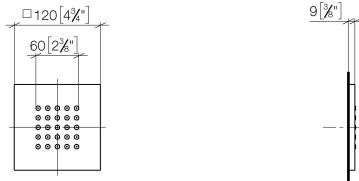

36 525 979

- HORIZONTAL RAIN, max. flow rate 9 l/min (at 3 bar)
- with anti-scale system
- cover plate 120 x 120 mm

Fits: IMO, LULU, MADISON, MEM, TARA, CL.1, LISSÉ, VAIA, META, CYO

	Brushed Bronze	36 525 979-42
	Chrome	36 525 979-00
	Brushed Platinum	36 525 979-06
	Platinum	36 525 979-08
	Dark Chrome	36 525 979-19
	Light Gold	36 525 979-26
	Brushed Light Gold	36 525 979-27
	Brushed Durabronze (23kt Gold)	36 525 979-28
	Matte Black	36 525 979-33
	Brushed Champagne (22kt Gold)	36 525 979-46
	Champagne (22kt Gold)	36 525 979-47
	Brushed Chrome	36 525 979-93
	Brushed Dark Platinum	36 525 979-99

**Required miscellaneous**

- Concealed wall installation box - 35 205 970 90**
- min. recess depth 85 mm
  - max. recess depth 110 mm

36 525 979

mm [inches]

### Flow rate chart