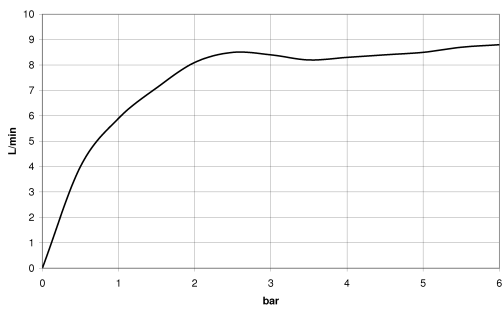

36 525 979

- HORIZONTAL RAIN, max. flow rate 9 l/min (at 3 bar)
- with anti-scale system
- cover plate 120 x 120 mm

Fits: IMO, LULU, MADISON, MEM, TARA, CL.1, LISSÉ, VAIA, META, CYO

	Brushed Bronze	36 525 979-42
	Chrome	36 525 979-00
	Brushed Platinum	36 525 979-06
	Platinum	36 525 979-08
	Dark Chrome	36 525 979-19
	Light Gold	36 525 979-26
	Brushed Light Gold	36 525 979-27
	Brushed Durabronze (23kt Gold)	36 525 979-28
	Matte Black	36 525 979-33
	Brushed Champagne (22kt Gold)	36 525 979-46
	Champagne (22kt Gold)	36 525 979-47
	Brushed Chrome	36 525 979-93
	Brushed Dark Platinum	36 525 979-99

**Required miscellaneous**

- Concealed wall installation box - 35 205 970 90**
- min. recess depth 85 mm
  - max. recess depth 110 mm

36 525 979

mm [inches]

### Flow rate chart