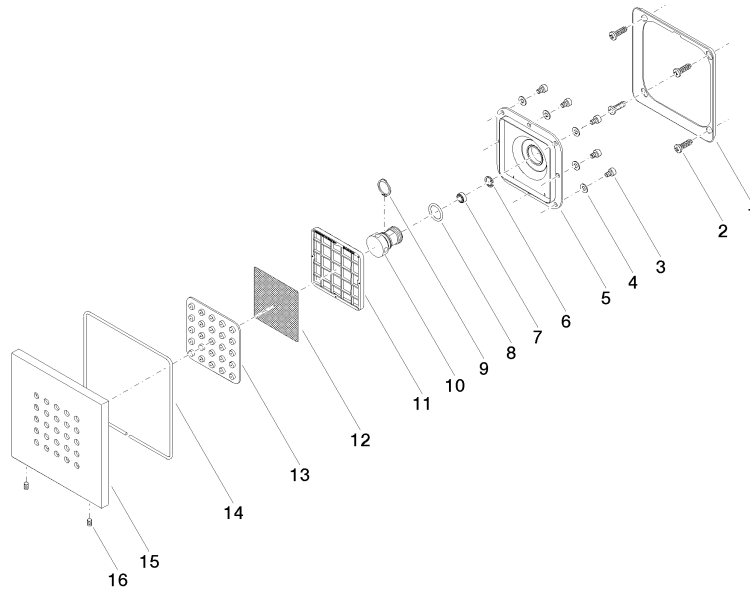

36 525 979

Spare parts list

No.	Item Number	Name	Quantity used	Delivery time
1	09 28 01 024 90	holder	1	2
2	09 30 31 022 90	screw	4	2
3	09 30 30 031 90	screw	8	2
4	09 30 11 024 90	disc	8	2
5	09 12 12 205 90	base	1	2
6	09 16 01 016 90	ring	1	2
7	09 23 01 136 90	flow reducer	1	2
8	09 14 10 130 90	seal	1	2
9	09 16 01 017 90	ring	1	2
10	09 17 11 146 90	distributor	1	60
11	09 17 97 057 90	holder	1	2
12	09 29 30 043 90	insert	1	2
13	09 12 01 075 90	insert	1	2
14	09 14 03 117 90	seal	1	2
15	09 27 98 004-42	rosette	1	60
16	09 31 11 048 90	pin	2	2