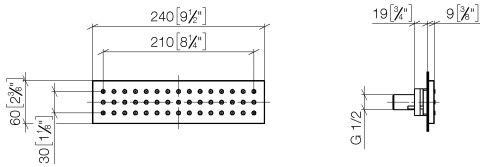

36 527 979

- HORIZONTAL RAIN, max. flow rate 9 l/min (at 3 bar)
- with anti-scale system
- cover plate 240 x 60 mm
- 1/2" connection

Fits: IMO, LULU, MADISON, MEM, TARA, CL.1, LISSÉ, VAIA, META, CYO

	Light Gold	36 527 979-26
	Chrome	36 527 979-00
	Brushed Platinum	36 527 979-06
	Platinum	36 527 979-08
	Dark Chrome	36 527 979-19
	Brushed Light Gold	36 527 979-27
	Brushed Durabrass (23kt Gold)	36 527 979-28
	Matte Black	36 527 979-33
	Brushed Bronze	36 527 979-42
	Brushed Champagne (22kt Gold)	36 527 979-46
	Champagne (22kt Gold)	36 527 979-47
	Brushed Chrome	36 527 979-93
	Brushed Dark Platinum	36 527 979-99

**Required miscellaneous**

- Concealed wall installation box - 35 206 970 90**
- min. recess depth 100 mm
  - max. recess depth 173 mm

**Recommended miscellaneous**

- xGRID Attachment set for integrating in the dry wall construction - 12 340 970 90**

**Required miscellaneous**

- xGRID Installation track 555 mm - 12 360 970 90**

36 527 979

mm [inches]

**Flow rate chart**

**Certificates**

LGA\_38672.

36 527 979