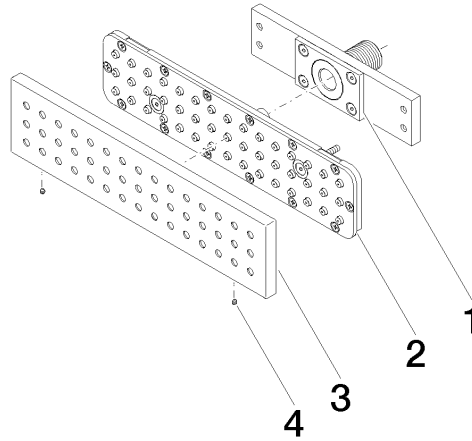

**Required miscellaneous**

- Concealed wall installation box - 35 206 970 90**
- min. recess depth 100 mm
  - max. recess depth 173 mm

**Recommended miscellaneous**

- xGRID Attachment set for integrating in the dry wall construction - 12 340 970 90**

**Required miscellaneous**

- xGRID Installation track 555 mm - 12 360 970 90**

36 527 979

mm [inches]

**Flow rate chart**

**Certificates**

LGA\_38672.

36 527 979

### Spare parts list

No.	Item Number	Name	Quantity used	Delivery time
1	90 11 02 137 00 90	connection	1	2
2	90 11 02 332 01-00	insert	1	10
3	09 27 99 001-26	rosette	1	60
4	09 31 11 006 90	pin	2	2