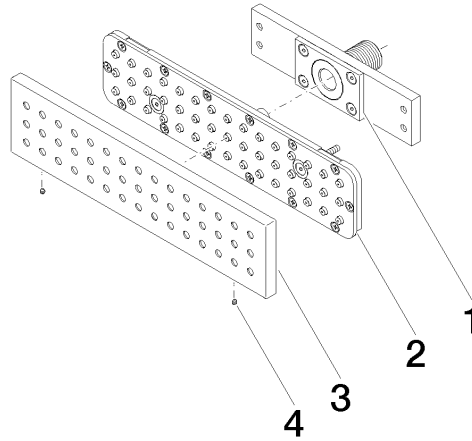

**Required miscellaneous**

- Concealed wall installation box - 35 206 970 90**
- min. recess depth 100 mm
  - max. recess depth 173 mm

**Recommended miscellaneous**

- xGRID Attachment set for integrating in the dry wall construction - 12 340 970 90**

**Required miscellaneous**

- xGRID Installation track 555 mm - 12 360 970 90**

36 527 979

mm [inches]

**Flow rate chart**

**Certificates**

LGA\_38672.

36 527 979

### Spare parts list

No.	Item Number	Name	Quantity used	Delivery time
1	90 11 02 137 00 90	connection	1	2
2	90 11 02 332 01-00	insert	1	10
3	09 27 99 001-27	rosette	1	60
4	09 31 11 006 90	pin	2	2