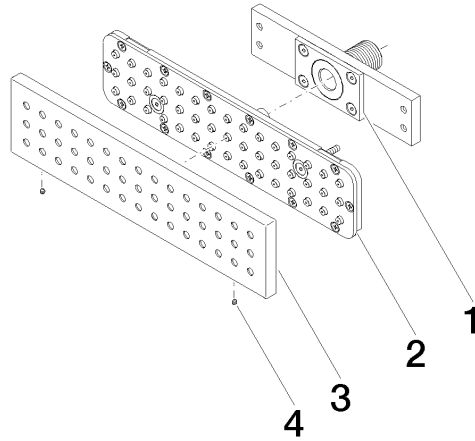

**Required miscellaneous**

**Concealed wall installation box -** 35 206 970 90  
 •max. recess depth 173 mm  
 •min. recess depth 100 mm

**Recommended miscellaneous**

**xGRID Attachment set for integrating in the dry wall construction -** 12 340 970 90

**Required miscellaneous**

**xGRID Installation track 555 mm -** 12 360 970 90

36 527 979

mm [inches]

**Flow rate chart**

**Certificates**

LGA\_38672.

36 527 979

### Spare parts list

No.	Item Number	Name	Quantity used	Delivery time
1	90 11 02 137 00 90	connection	1	2
2	90 11 02 332 01-00	insert	1	10
3	09 27 99 001-28	rosette	1	20
4	09 31 11 006 90	pin	2	2