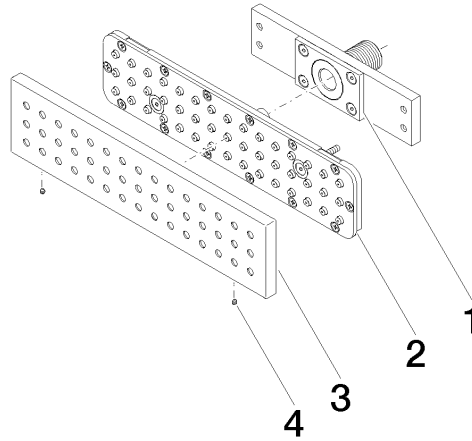

## Recommended miscellaneous

- xGRID Attachment set for integrating in the dry wall construction -** 12 340 970 90

## Required miscellaneous

- xGRID Installation track 555 mm -** 12 360 970 90

36 527 979

mm [inches]

**Flow rate chart**

**Certificates**

LGA\_38672.

36 527 979

### Spare parts list

No.	Item Number	Name	Quantity used	Delivery time
1	90 11 02 137 00 90	connection	1	2
2	90 11 02 332 01-00	insert	1	10
3	09 27 99 001-42	rosette	1	60
4	09 31 11 006 90	pin	2	2