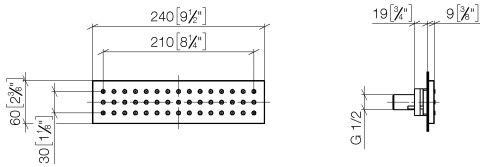

WATER BAR Concealed body spray - Champagne (22kt Gold)

IMO

36 527 979

- HORIZONTAL RAIN, max. flow rate 9 l/min (at 3 bar)
- with anti-scale system
- cover plate 240 x 60 mm
- 1/2" connection

Fits: IMO, LULU, MADISON, MEM, TARA, CL.1, LISSÉ, VAIA, META, CYO

Required miscellaneous

- Concealed wall installation box -** 35 206 970 90
- max. recess depth 173 mm
 - min. recess depth 100 mm

Recommended miscellaneous

- xGRID Attachment set for integrating in the dry wall construction -** 12 340 970 90

Required miscellaneous

- xGRID Installation track 555 mm -** 12 360 970 90

36 527 979

mm [inches]

Flow rate chart

Certificates

LGA_38672.

36 527 979