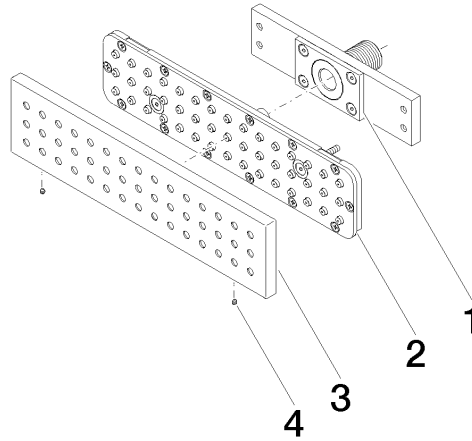

Required miscellaneous

- Concealed wall installation box -** 35 206 970 90
- max. recess depth 173 mm
 - min. recess depth 100 mm

Recommended miscellaneous

- xGRID Attachment set for integrating in the dry wall construction -** 12 340 970 90

Required miscellaneous

- xGRID Installation track 555 mm -** 12 360 970 90

36 527 979

mm [inches]

Flow rate chart

Certificates

LGA_38672.

36 527 979

Spare parts list

No.	Item Number	Name	Quantity used	Delivery time
1	90 11 02 137 00 90	connection	1	2
2	90 11 02 332 01-00	insert	1	10
3	09 27 99 001-47	rosette	1	30
4	09 31 11 006 90	pin	2	2