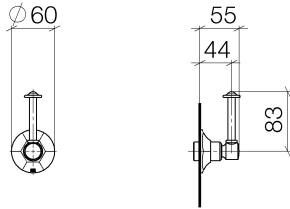

MADISON Wall valve clockwise closing 1/2" - Chrome

MADISON

36 607 371

MADISON Wall valve clockwise closing 1/2" - Chrome

MADISON

36 607 371

36 607 371

Certificates