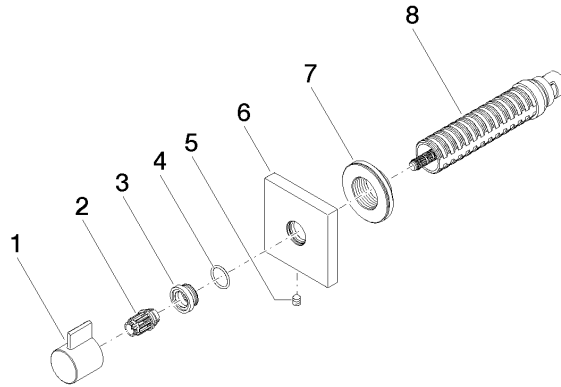

36 607 985

- rosette 60 x 60 mm
- head part with cut-to-length spindle and sleeve
- WRAS 2011026, 2010066

	Brushed Light Gold	36 607 985-27
	Chrome	36 607 985-00
	Brushed Platinum	36 607 985-06
	Platinum	36 607 985-08
	Dark Chrome	36 607 985-19
	Brushed Durabronze (23kt Gold)	36 607 985-28
	Brushed Chrome	36 607 985-93
	Brushed Dark Platinum	36 607 985-99

SYMETRICS Wall valve anti-clockwise closing 1/2" - Brushed Light Gold

IMO

36 607 985

mm [inches]

Codes & Standards

DIN 4109	EN 1111	ISO 3822	Scottish Water Byelaws
UK Water Supply Regulations	Ü-Zeichen		

Certificates

WRAS_2010	LGA_29	DVGW_DW-6512DNO	WRAS_2011
-----------	--------	-----------------	-----------

36 607 985

Product version from 6/1/2024

Parts for other
finishes can be found
here: [Chrome](#)

SYMETRICS Wall valve anti-clockwise closing 1/2" - Brushed Light Gold