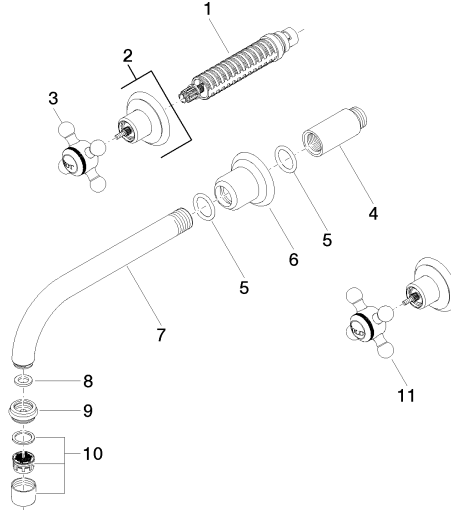

### Required miscellaneous

- Concealed wall-mounted mixer variable positioning -** 35 720 970 90
- min. recess depth mm
  - max. recess depth mm

**MADISON Wall-mounted basin mixer without pop-up waste - Platinum**

36 712 361 Product version from 7/3/2016

mm [inches]

**Flow rate chart**

**Codes & Standards**

DIN 4109

ISO 3822

Ü-Zeichen

## MADISON Wall-mounted basin mixer without pop-up waste - Platinum

---

36 712 361 Product version from 7/3/2016

### Certificates

---

LGA\_19

**MADISON Wall-mounted basin mixer without pop-up waste - Platinum**

36 712 361 Product version from 7/3/2016

36 712 361-FF

**Spare parts list**

No.	Item Number	Name	Quantity used	Delivery time
1	90 90 03 157 00 90	top	2	2
2	36 310 361-08	connection	2	40
3	04 20 36 100 01-08	handle ( hot )	1	40
4	09 24 03 081 10 90	extension	1	2
5	90 14 10 026 00 90	seal	1	2
6	09 27 36 010-08	rosette	1	40
7	04 28 22 090 10-08	spout	1	40
8	90 14 05 020 00 90	seal	1	2
9	09 24 03 022 10-08	nipple	1	40
10	90 23 01 119 02-08	aerator	1	-
Spare part can no longer be ordered, please order the replacement item				
11	04 20 36 100 00-08	handle ( cold )	1	40