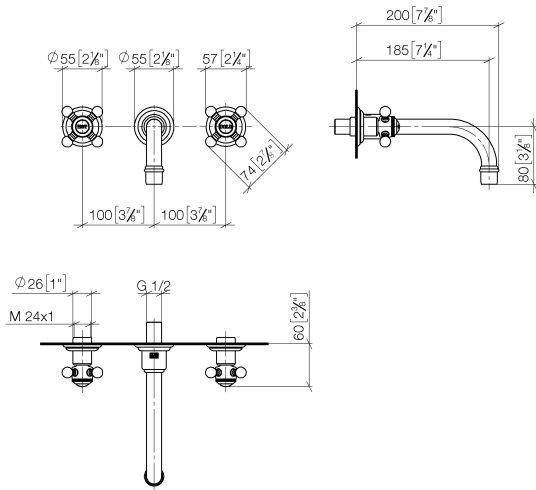

## MADISON Wall-mounted basin mixer without pop-up waste - Platinum

36 712 361 Product version from 7/3/2016

- 190mm projection
- fixed spout
- circular, air-enriched flow
- hole diameter valve 40 mm
- hole diameter spout 40 mm
- slide-on rosettes Ø 55 mm
- max. flow 7 l/min
- lead-free
- This product can help a building meet the requirements of Green Building Rating Systems, e.g. LEED®, BREEAM®, DGNB

### Required miscellaneous

- Concealed wall-mounted mixer centred spout -** 35 700 970 90
- max. recess depth mm
  - min. recess depth mm

### Required miscellaneous

- Concealed wall-mounted mixer variable positioning -** 35 720 970 90
- min. recess depth mm
  - max. recess depth mm

**MADISON Wall-mounted basin mixer without pop-up waste - Platinum**

36 712 361 Product version from 7/3/2016

mm [inches]

**Flow rate chart**

**Codes & Standards**

DIN 4109

ISO 3822

Ü-Zeichen