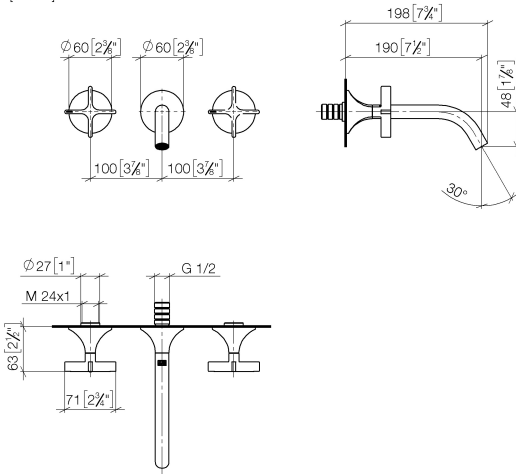

VAIA Wall-mounted basin mixer without pop-up waste - Champagne (22kt Gold)

VAIA

36 712 809

- 190mm projection
- fixed spout
- circular, air-enriched flow
- hole diameter valve 37 mm
- hole diameter spout 40 mm
- rosettes Ø 60 mm
- max. flow 5.7 l/min
- lead-free
- This product can help a building meet the requirements of Green Building Rating Systems, e.g. LEED®, BREEAM®, DGNB
- WRAS 2312073

Required miscellaneous

Concealed wall-mounted mixer centred spout - 35 700 970 90

- max. recess depth 145 mm
- min. recess depth 85 mm

Required miscellaneous

Concealed wall-mounted mixer variable positioning - 35 720 970 90

- max. recess depth 145 mm
- min. recess depth 85 mm

VAIA Wall-mounted basin mixer without pop-up waste - Champagne (22kt Gold)

VAIA

36 712 809
mm [inches]

Flow rate chart

Trajectory diagram

Codes & Standards