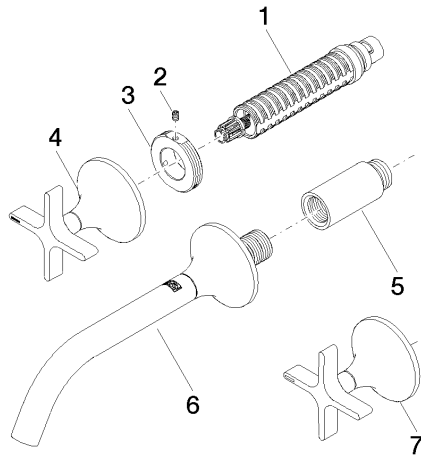

- max. recess depth 145 mm
- min. recess depth 85 mm

VAIA Wall-mounted basin mixer without pop-up waste - Champagne (22kt Gold)

VAIA

36 712 809
mm [inches]

Flow rate chart

Trajectory diagram

Codes & Standards

DIN 4109

ISO 3822

Scottish Water
Byelaws

UK Water Supply
Regulations

Ü-Zeichen

VAIA Wall-mounted basin mixer without pop-up waste - Champagne (22kt Gold)

VAIA

36 712 809
Certificates

LGA_29

WRAS_2312

36 712 809

Product version from 3/13/2017

VAIA Wall-mounted basin mixer without pop-up waste - Champagne (22kt Gold)

VAIA

36 712 809

Spare parts list