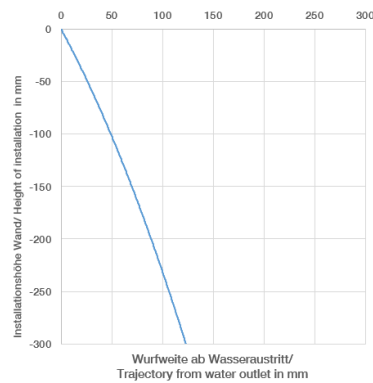

- max. recess depth 145 mm
- min. recess depth 85 mm

VAIA Wall-mounted basin mixer without pop-up waste - Champagne (22kt Gold)

VAIA

36 712 809
mm [inches]

Flow rate chart

Trajectory diagram

Codes & Standards