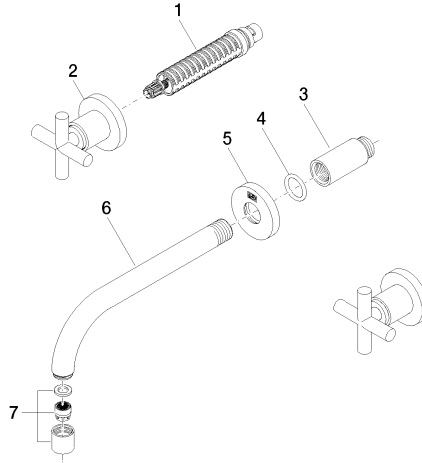

## TARA Wall-mounted basin mixer without pop-up waste - Brushed Bronze

36 712 892 Product version from 4/1/2024

- 190mm projection
- fixed spout
- circular, air-enriched flow
- hole diameter valve 40 mm
- hole diameter spout 40 mm
- rosette Ø 55 mm
- max. flow 7 l/min
- lead-free
- WRAS
- This product can help a building meet the requirements of Green Building Rating Systems, e.g. LEED®, BREEAM®, DGNB

## TARA Wall-mounted basin mixer without pop-up waste - Brushed Bronze

---

36 712 892 Product version from 4/1/2024

### Certificates

---

LGA\_18

**TARA Wall-mounted basin mixer without pop-up waste - Brushed Bronze**

36 712 892 Product version from 4/1/2024

Parts for other finishes can be found here: [Chrome](#)

**Spare parts list**

No.	Item Number	Name	Quantity used	Delivery time
1	90 90 03 157 00 90	top	2	2
2	36 310 892-42	TARA Wall valve - Brushed Bronze	2	-
Spare part can no longer be ordered, please order the replacement item				
3	09 24 03 081 10 90	extension	1	2
4	90 14 10 026 00 90	seal	1	2
5	09 27 22 503-42	rosette	1	60
6	04 28 22 090 10-42	spout	1	60
7	90 23 01 019 00-42	aerator	1	30