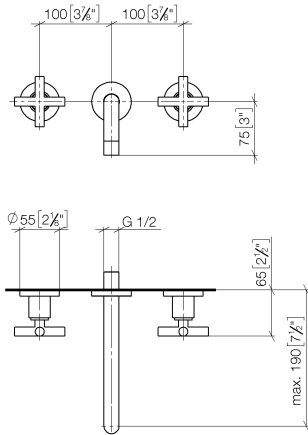

## TARA Wall-mounted basin mixer without pop-up waste - Brushed Bronze

36 712 892 Product version from 4/1/2024

- 190mm projection
- fixed spout
- circular, air-enriched flow
- hole diameter valve 40 mm
- hole diameter spout 40 mm
- rosette Ø 55 mm
- max. flow 7 l/min
- lead-free
- WRAS
- This product can help a building meet the requirements of Green Building Rating Systems, e.g. LEED®, BREEAM®, DGNB

**TARA Wall-mounted basin mixer without pop-up waste - Brushed Bronze**

36 712 892 Product version from 4/1/2024

mm [inches]

**Flow rate chart**

**Codes & Standards**

DIN 4109

ISO 3822

Ü-Zeichen

No.	Item Number	Name	Quantity used	Delivery time
1	90 90 03 157 00 90	top	2	2
2	36 310 892-42	TARA Wall valve - Brushed Bronze	2	-
Spare part can no longer be ordered, please order the replacement item				
3	09 24 03 081 10 90	extension	1	2
4	90 14 10 026 00 90	seal	1	2
5	09 27 22 503-42	rosette	1	60
6	04 28 22 090 10-42	spout	1	60
7	90 23 01 019 00-42	aerator	1	30