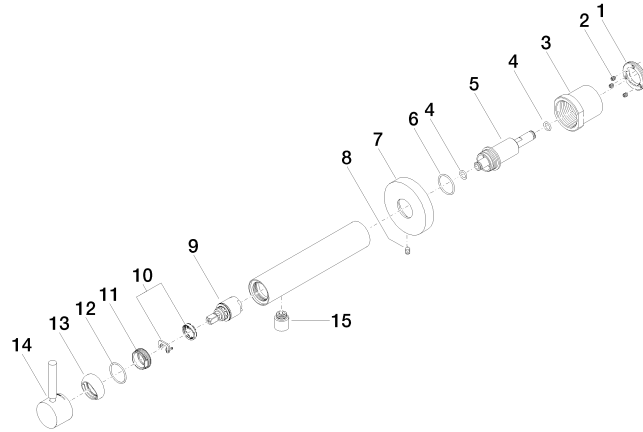

META Wall-mounted single-lever basin mixer without pop-up waste - Brushed Platinum

META

36 804 661

- 160mm projection
- fixed spout
- circular, air-enriched flow
- hole diameter 60 mm
- rosette Ø 78 mm
- max. flow 5.7 l/min
- lead-free
- with single-point mounting
- This product can help a building meet the requirements of Green Building Rating Systems, e.g. LEED®, BREEAM®, DGNB
- WRAS 2003025

Required miscellaneous

- Concealed wall mounting -** 35 003 970 90
- max. recess depth 103 mm
 - min. recess depth 78 mm

36 804 661
mm [inches]

Flow rate chart

Certificates

LGA_19462.

DVGW_DW-
6512DN0127.

WRAS_2003025.

36 804 661

Spare parts list

No.	Item Number	Name	Quantity used	Delivery time
1	09 24 77 002 90	nut	1	2
2	90 31 11 030 00 90	pin	3	2
3	09 21 02 128 90	sleeve	1	2
4	09 14 10 139 90	seal	2	2
5	09 24 04 210 10 90	nipple	1	2
6	90 14 10 063 00 90	seal	1	2
7	09 27 88 009-06	rosette	1	10
8	09 31 11 144 90	pin	1	2
9	90 15 05 044 00 90	cartridge	1	2
10	90 28 10 148 00 90	accessories	1	2
11	09 24 04 266 90	nut	1	2
12	09 14 10 120 90	seal	1	2
13	09 28 30 043-06	cover	1	10
14	90 20 66 024 00-06	handle	1	10
15	90 23 01 168 00-06	aerator	1	10