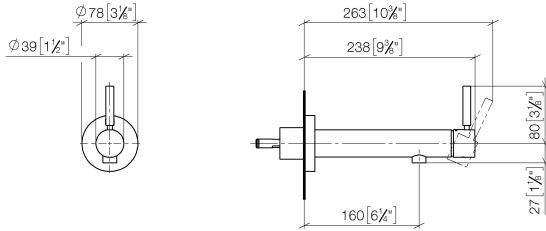

META Wall-mounted single-lever basin mixer without pop-up waste - Brushed Platinum

META

36 804 661

- 160mm projection
- fixed spout
- circular, air-enriched flow
- hole diameter 60 mm
- rosette Ø 78 mm
- max. flow 5.7 l/min
- lead-free
- with single-point mounting
- This product can help a building meet the requirements of Green Building Rating Systems, e.g. LEED®, BREEAM®, DGNB
- WRAS 2003025

Required miscellaneous

- Concealed wall mounting -** 35 003 970 90
- max. recess depth 103 mm
 - min. recess depth 78 mm

36 804 661
mm [inches]

Flow rate chart

Certificates

LGA_19462.

DVGW_DW-
6512DN0127.

WRAS_2003025.

36 804 661

Spare parts list

No.	Item Number	Name	Quantity used	Delivery time
1	09 24 77 002 90	nut	1	2
2	90 31 11 030 00 90	pin	3	2
3	09 21 02 128 90	sleeve	1	2
4	09 14 10 139 90	seal	2	2
5	09 24 04 210 10 90	nipple	1	2
6	90 14 10 063 00 90	seal	1	2
7	09 27 88 009-06	rosette	1	10
8	09 31 11 144 90	pin	1	2
9	90 15 05 044 00 90	cartridge	1	2
10	90 28 10 148 00 90	accessories	1	2
11	09 24 04 266 90	nut	1	2
12	09 14 10 120 90	seal	1	2
13	09 28 30 043-06	cover	1	10
14	90 20 66 024 00-06	handle	1	10
15	90 23 01 168 00-06	aerator	1	10