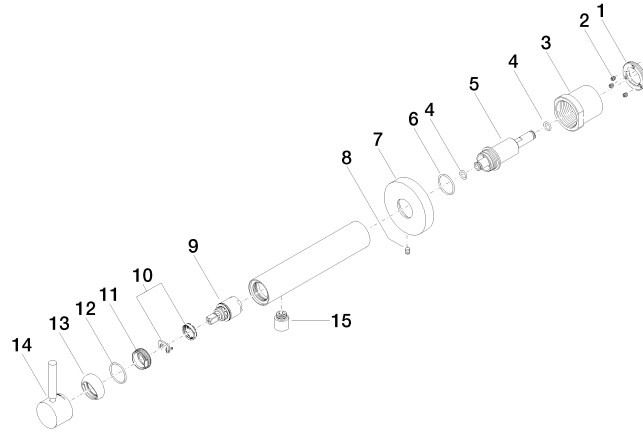

META Wall-mounted single-lever basin mixer without pop-up waste - Brushed Bronze

META

36 804 661

- 160mm projection
- fixed spout
- circular, air-enriched flow
- hole diameter 60 mm
- rosette Ø 78 mm
- max. flow 5.7 l/min
- lead-free
- with single-point mounting
- This product can help a building meet the requirements of Green Building Rating Systems, e.g. LEED®, BREEAM®, DGNB
- WRAS 2003025

Required miscellaneous

	Concealed wall mounting - •min. recess depth 78 mm •max. recess depth 103 mm	35 003 970 90
---	---	---------------

36 804 661
mm [inches]

Flow rate chart

36 804 661

Spare parts list

No.	Item Number	Name	Quantity used	Delivery time
1	09 24 77 002 90	nut	1	2
2	90 31 11 030 00 90	pin	3	2
3	09 21 02 128 90	sleeve	1	2
4	09 14 10 139 90	seal	2	2
5	09 24 04 210 10 90	nipple	1	2
6	90 14 10 063 00 90	seal	1	2
7	09 27 88 009-42	rosette	1	60
8	09 31 11 144 90	pin	1	2
9	90 15 05 044 00 90	cartridge	1	2
10	90 28 10 148 00 90	accessories	1	2
11	09 24 04 266 90	nut	1	2
12	09 14 10 120 90	seal	1	2
13	09 28 30 043-42	cover	1	60
14	90 20 66 024 00-42	handle	1	30
15	90 23 01 168 00-42	aerator	1	30