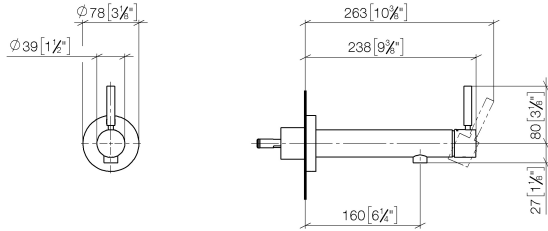

META Wall-mounted single-lever basin mixer without pop-up waste - Brushed Bronze

META

36 804 661

- 160mm projection
- fixed spout
- circular, air-enriched flow
- hole diameter 60 mm
- rosette Ø 78 mm
- max. flow 5.7 l/min
- lead-free
- with single-point mounting
- This product can help a building meet the requirements of Green Building Rating Systems, e.g. LEED®, BREEAM®, DGNB
- WRAS 2003025

Required miscellaneous

	Concealed wall mounting - •min. recess depth 78 mm •max. recess depth 103 mm	35 003 970 90
---	---	---------------

36 804 661
mm [inches]

Flow rate chart

36 804 661

Spare parts list

No.	Item Number	Name	Quantity used	Delivery time
1	09 24 77 002 90	nut	1	2
2	90 31 11 030 00 90	pin	3	2
3	09 21 02 128 90	sleeve	1	2
4	09 14 10 139 90	seal	2	2
5	09 24 04 210 10 90	nipple	1	2
6	90 14 10 063 00 90	seal	1	2
7	09 27 88 009-42	rosette	1	60
8	09 31 11 144 90	pin	1	2
9	90 15 05 044 00 90	cartridge	1	2
10	90 28 10 148 00 90	accessories	1	2
11	09 24 04 266 90	nut	1	2
12	09 14 10 120 90	seal	1	2
13	09 28 30 043-42	cover	1	60
14	90 20 66 024 00-42	handle	1	30
15	90 23 01 168 00-42	aerator	1	30