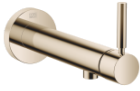

**META Wall-mounted single-lever basin mixer without pop-up waste -  
Champagne (22kt Gold)**

META

36 804 661

- 160mm projection
- fixed spout
- circular, air-enriched flow
- hole diameter 60 mm
- rosette Ø 78 mm
- max. flow 5.7 l/min
- lead-free
- with single-point mounting
- This product can help a building meet the requirements of Green Building Rating Systems, e.g. LEED®, BREEAM®, DGNB
- WRAS 2003025

	Champagne (22kt Gold)	36 804 661-47
	Chrome	36 804 661-00
	Brushed Platinum	36 804 661-06
	Dark Chrome	36 804 661-19
	Light Gold	36 804 661-26
	Brushed Light Gold	36 804 661-27
	Matte Black	36 804 661-33
	Brushed Bronze	36 804 661-42
	Brushed Champagne (22kt Gold)	36 804 661-46
	Brushed Chrome	36 804 661-93
	Brushed Dark Platinum	36 804 661-99
	Brushed Dark Platinum	36 804 661-99 0010

**META Wall-mounted single-lever basin mixer without pop-up waste -  
Champagne (22kt Gold)**

META

36 804 661  
mm [inches]

**Flow rate chart**

**META Wall-mounted single-lever basin mixer without pop-up waste -  
Champagne (22kt Gold)**