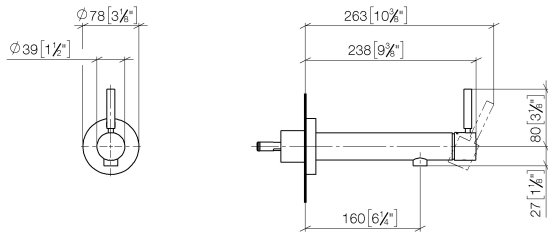

**META Wall-mounted single-lever basin mixer without pop-up waste -  
Champagne (22kt Gold)**

META

36 804 661

- 160mm projection
- fixed spout
- circular, air-enriched flow
- hole diameter 60 mm
- rosette Ø 78 mm
- max. flow 5.7 l/min
- lead-free
- with single-point mounting
- This product can help a building meet the requirements of Green Building Rating Systems, e.g. LEED®, BREEAM®, DGNB
- WRAS 2003025

**META Wall-mounted single-lever basin mixer without pop-up waste -  
Champagne (22kt Gold)**

META

36 804 661  
mm [inches]

**Flow rate chart**

**META Wall-mounted single-lever basin mixer without pop-up waste -  
Champagne (22kt Gold)**

META

36 804 661  
Parts for other  
finishes can be found  
here: [Chrome](#)

**Spare parts list**

No.	Item Number	Name	Quantity used	Delivery time
1	09 24 77 002 90	nut	1	2
2	90 31 11 030 00 90	pin	3	2
3	09 21 02 128 90	sleeve	1	2
4	09 14 10 139 90	seal	2	2
5	09 24 04 210 10 90	nipple	1	2
6	90 14 10 063 00 90	seal	1	2
7	09 27 88 009-47	rosette	1	60
8	09 31 11 144 90	pin	1	2
9	90 15 05 044 00 90	cartridge	1	2
10	90 28 10 148 00 90	accessories	1	2
11	09 24 04 266 90	nut	1	2
12	09 14 10 120 90	seal	1	2
13	09 28 30 043-47	cover	1	60
14	90 20 66 024 00-47	handle	1	30
15	90 23 01 168 00-47	aerator	1	30