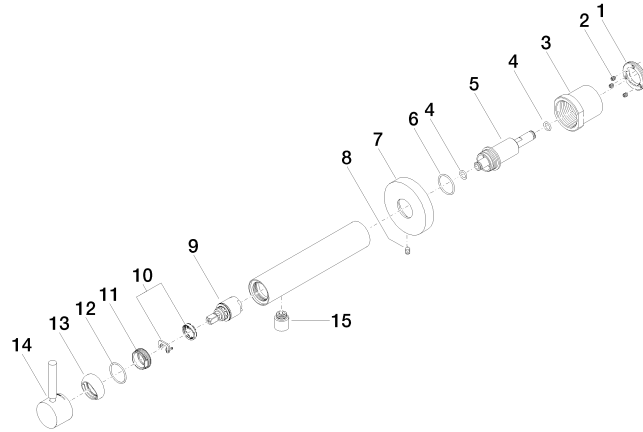

**META Wall-mounted single-lever basin mixer without pop-up waste - Brushed Chrome**

META

36 804 661

- 160mm projection
- fixed spout
- circular, air-enriched flow
- hole diameter 60 mm
- rosette Ø 78 mm
- max. flow 5.7 l/min
- lead-free
- with single-point mounting
- This product can help a building meet the requirements of Green Building Rating Systems, e.g. LEED®, BREEAM®, DGNB
- WRAS 2003025

36 804 661  
mm [inches]

**Flow rate chart**

**Certificates**

LGA\_19462.

DVGW\_DW-  
6512DN0127.

WRAS\_2003025.

36 804 661  
Parts for other  
finishes can be found  
here: [Chrome](#)

### Spare parts list

No.	Item Number	Name	Quantity used	Delivery time
1	09 24 77 002 90	nut	1	2
2	90 31 11 030 00 90	pin	3	2
3	09 21 02 128 90	sleeve	1	2
4	09 14 10 139 90	seal	2	2
5	09 24 04 210 10 90	nipple	1	2
6	90 14 10 063 00 90	seal	1	2
7	09 27 88 009-93	rosette	1	20
8	09 31 11 144 90	pin	1	2
9	90 15 05 044 00 90	cartridge	1	2
10	90 28 10 148 00 90	accessories	1	2
11	09 24 04 266 90	nut	1	2
12	09 14 10 120 90	seal	1	2
13	09 28 30 043-93	cover	1	20
14	90 20 66 024 00-93	handle	1	20
15	90 23 01 168 00-93	aerator	1	20