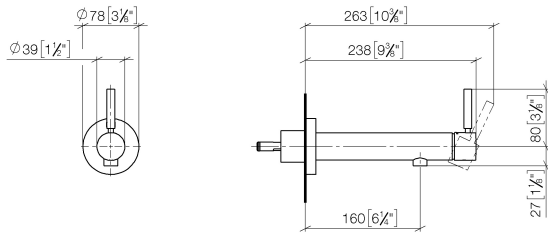

**META Wall-mounted single-lever basin mixer without pop-up waste - Brushed Chrome**

META

36 804 661

- 160mm projection
- fixed spout
- circular, air-enriched flow
- hole diameter 60 mm
- rosette Ø 78 mm
- max. flow 5.7 l/min
- lead-free
- with single-point mounting
- This product can help a building meet the requirements of Green Building Rating Systems, e.g. LEED®, BREEAM®, DGNB
- WRAS 2003025

36 804 661  
mm [inches]

**Flow rate chart**

**Certificates**

LGA\_19462.

DVGW\_DW-  
6512DN0127.

WRAS\_2003025.

36 804 661  
Parts for other  
finishes can be found  
here: [Chrome](#)

### Spare parts list

No.	Item Number	Name	Quantity used	Delivery time
1	09 24 77 002 90	nut	1	2
2	90 31 11 030 00 90	pin	3	2
3	09 21 02 128 90	sleeve	1	2
4	09 14 10 139 90	seal	2	2
5	09 24 04 210 10 90	nipple	1	2
6	90 14 10 063 00 90	seal	1	2
7	09 27 88 009-93	rosette	1	20
8	09 31 11 144 90	pin	1	2
9	90 15 05 044 00 90	cartridge	1	2
10	90 28 10 148 00 90	accessories	1	2
11	09 24 04 266 90	nut	1	2
12	09 14 10 120 90	seal	1	2
13	09 28 30 043-93	cover	1	20
14	90 20 66 024 00-93	handle	1	20
15	90 23 01 168 00-93	aerator	1	20