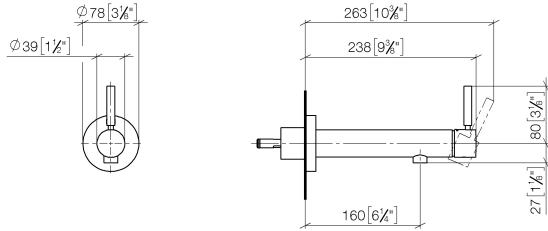

META Wall-mounted single-lever basin mixer without pop-up waste - Brushed Dark Platinum

META

36 804 661

- 160mm projection
- fixed spout
- circular, air-enriched flow
- hole diameter 60 mm
- rosette Ø 78 mm
- max. flow 5.7 l/min
- lead-free
- with single-point mounting
- This product can help a building meet the requirements of Green Building Rating Systems, e.g. LEED®, BREEAM®, DGNB
- WRAS 2003025

Required miscellaneous

	Concealed wall mounting - •min. recess depth 78 mm •max. recess depth 103 mm	35 003 970 90
---	---	---------------

36 804 661
mm [inches]

Flow rate chart

36 804 661

Spare parts list

No.	Item Number	Name	Quantity used	Delivery time
1	09 24 77 002 90	nut	1	2
2	90 31 11 030 00 90	pin	3	2
3	09 21 02 128 90	sleeve	1	2
4	09 14 10 139 90	seal	2	2
5	09 24 04 210 10 90	nipple	1	2
6	90 14 10 063 00 90	seal	1	2
7	09 27 88 009-99	rosette	1	60
8	09 31 11 144 90	pin	1	2
9	90 15 05 044 00 90	cartridge	1	2
10	90 28 10 148 00 90	accessories	1	2
11	09 24 04 266 90	nut	1	2
12	09 14 10 120 90	seal	1	2
13	09 28 30 043-99	cover	1	30
14	90 20 66 024 00-99	handle	1	30
15	90 23 01 168 00-99	aerator	1	30