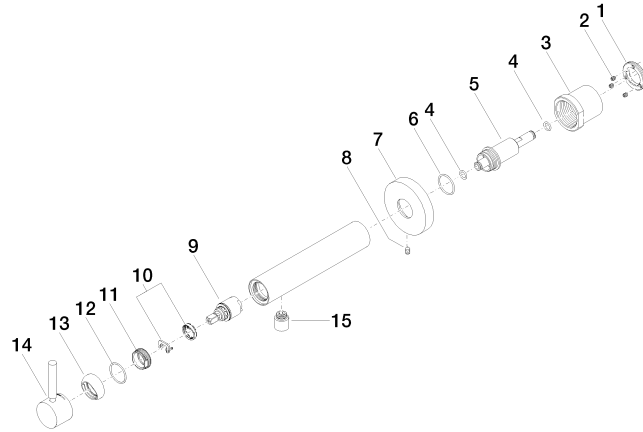

META Wall-mounted single-lever basin mixer without pop-up waste - Brushed Dark Platinum

META

36 804 661

- 160mm projection
- fixed spout
- circular, air-enriched flow
- hole diameter 60 mm
- rosette Ø 78 mm
- max. flow 5.7 l/min
- lead-free
- with single-point mounting
- This product can help a building meet the requirements of Green Building Rating Systems, e.g. LEED®, BREEAM®, DGNB
- WRAS 2003025

Required miscellaneous

	Concealed wall mounting - •min. recess depth 78 mm •max. recess depth 103 mm	35 003 970 90
---	---	---------------

36 804 661
mm [inches]

Flow rate chart

36 804 661

Spare parts list

No.	Item Number	Name	Quantity used	Delivery time
1	09 24 77 002 90	nut	1	2
2	90 31 11 030 00 90	pin	3	2
3	09 21 02 128 90	sleeve	1	2
4	09 14 10 139 90	seal	2	2
5	09 24 04 210 10 90	nipple	1	2
6	90 14 10 063 00 90	seal	1	2
7	09 27 88 009-99	rosette	1	60
8	09 31 11 144 90	pin	1	2
9	90 15 05 044 00 90	cartridge	1	2
10	90 28 10 148 00 90	accessories	1	2
11	09 24 04 266 90	nut	1	2
12	09 14 10 120 90	seal	1	2
13	09 28 30 043-99	cover	1	30
14	90 20 66 024 00-99	handle	1	30
15	90 23 01 168 00-99	aerator	1	30