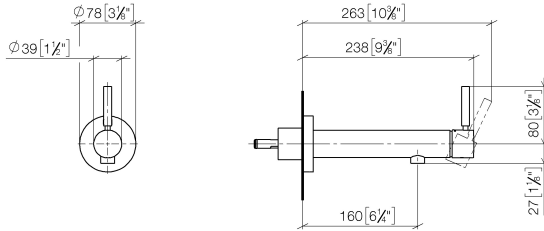

META Wall-mounted single-lever basin mixer without pop-up waste - Brushed Dark Platinum

META

36 804 661

- 160mm projection
- fixed spout
- circular, air-enriched flow
- hole diameter 60 mm
- rosette Ø 78 mm
- max. flow 4.5 l/min
- lead-free
- with single-point mounting
- This product can help a building meet the requirements of Green Building Rating Systems, e.g. LEED®, BREEAM®, DGNB

36 804 661
mm [inches]

Flow rate chart

Certificates

IAPMO_N-4976 (2). IAPMO_8834 (2). IAPMO_6397 (2).

META Wall-mounted single-lever basin mixer without pop-up waste - Brushed
Dark Platinum

META

36 804 661
Parts for other
finishes can be found
here: [Chrome](#)