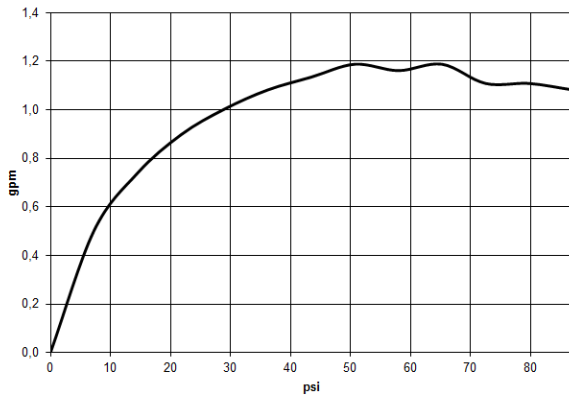

META Wall-mounted single-lever basin mixer without pop-up waste - Brushed Dark Platinum

META

36 804 661

- 160mm projection
- fixed spout
- circular, air-enriched flow
- hole diameter 60 mm
- rosette Ø 78 mm
- max. flow 4.5 l/min
- lead-free
- with single-point mounting
- This product can help a building meet the requirements of Green Building Rating Systems, e.g. LEED®, BREEAM®, DGNB

36 804 661
mm [inches]

Flow rate chart

Certificates

IAPMO_N-4976 (2). IAPMO_8834 (2). IAPMO_6397 (2).

META Wall-mounted single-lever basin mixer without pop-up waste - Brushed
Dark Platinum

META

36 804 661
Parts for other
finishes can be found
here: [Chrome](#)