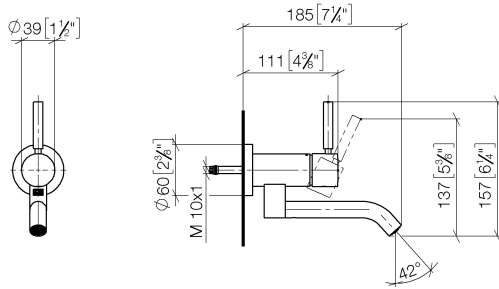

**META Wall-mounted single-lever basin mixer without pop-up waste - Dark Chrome**

META

36 805 660

- 185mm projection
- fixed spout
- circular, air-enriched flow
- hole diameter 35 mm
- rosette Ø 60 mm
- max. flow 5.7 l/min
- lead-free
- with single-point mounting
- This product can help a building meet the requirements of Green Building Rating Systems, e.g. LEED®, BREEAM®, DGNB
- WRAS 240102017

36 805 660  
mm [inches]

**Flow rate chart**

**Certificates**

LGA\_38421.

WRAS\_240102017.

36 805 660  
Parts for other  
finishes can be found  
here: Chrome

### Spare parts list

No.	Item Number	Name	Quantity used	Delivery time
1	90 20 66 030 00-19	handle	1	20
2	09 28 30 043-19	cover	1	20
3	09 24 04 266 90	nut	1	2
4	09 14 10 120 90	seal	1	2
5	90 11 06 217 00-19	spout	1	20
6	90 15 05 042 00 90	cartridge	1	2
7	09 27 89 004-19	rosette	1	20
8	09 14 10 041 90	seal	1	2
9	90 30 11 296 00 90	flange	1	2