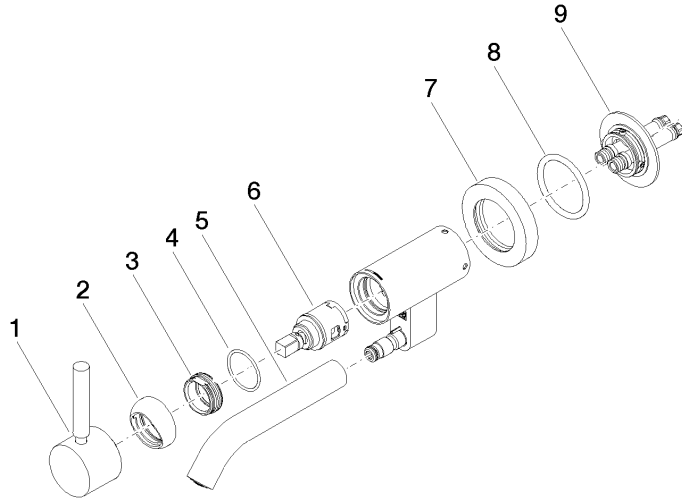

**META Wall-mounted single-lever basin mixer without pop-up waste - Dark Chrome**

META

36 805 660

- 185mm projection
- fixed spout
- circular, air-enriched flow
- hole diameter 35 mm
- rosette Ø 60 mm
- max. flow 5.7 l/min
- lead-free
- with single-point mounting
- This product can help a building meet the requirements of Green Building Rating Systems, e.g. LEED®, BREEAM®, DGNB
- WRAS 240102017

36 805 660  
mm [inches]

**Flow rate chart**

**Certificates**

LGA\_38421.

WRAS\_240102017.

36 805 660  
Parts for other  
finishes can be found  
here: Chrome

### Spare parts list

No.	Item Number	Name	Quantity used	Delivery time
1	90 20 66 030 00-19	handle	1	20
2	09 28 30 043-19	cover	1	20
3	09 24 04 266 90	nut	1	2
4	09 14 10 120 90	seal	1	2
5	90 11 06 217 00-19	spout	1	20
6	90 15 05 042 00 90	cartridge	1	2
7	09 27 89 004-19	rosette	1	20
8	09 14 10 041 90	seal	1	2
9	90 30 11 296 00 90	flange	1	2