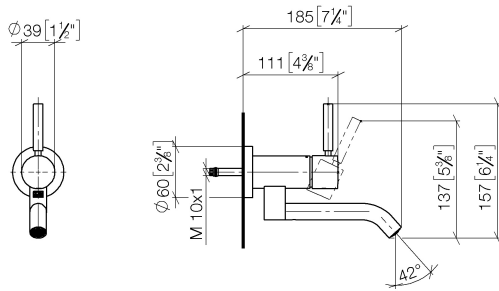

META Wall-mounted single-lever basin mixer without pop-up waste - Brushed Light Gold

META

36 805 660

- 185mm projection
- fixed spout
- circular, air-enriched flow
- hole diameter 35 mm
- rosette Ø 60 mm
- max. flow 5.7 l/min
- lead-free
- with single-point mounting
- This product can help a building meet the requirements of Green Building Rating Systems, e.g. LEED®, BREEAM®, DGNB
- WRAS 240102017

Required miscellaneous

- Concealed wall mounting -** 35 050 970 90
- min. recess depth 80 mm
 - max. recess depth 105 mm

36 805 660
mm [inches]

Flow rate chart

Certificates

LGA_38421.

WRAS_240102017.

36 805 660

Spare parts list

No.	Item Number	Name	Quantity used	Delivery time
1	90 20 66 030 00-27	handle	1	30
2	09 28 30 043-27	cover	1	60
3	09 24 04 266 90	nut	1	2
4	09 14 10 120 90	seal	1	2
5	90 11 06 217 00-27	spout	1	30
6	90 15 05 042 00 90	cartridge	1	2
7	09 27 89 004-27	rosette	1	60
8	09 14 10 041 90	seal	1	2
9	90 30 11 296 00 90	flange	1	2