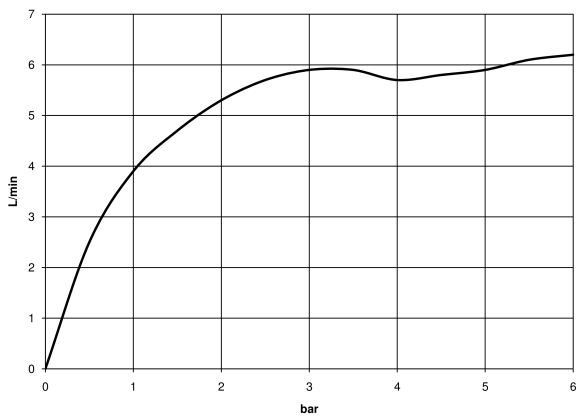

Flow rate chart

Certificates

LGA_38421.

WRAS_240102017.