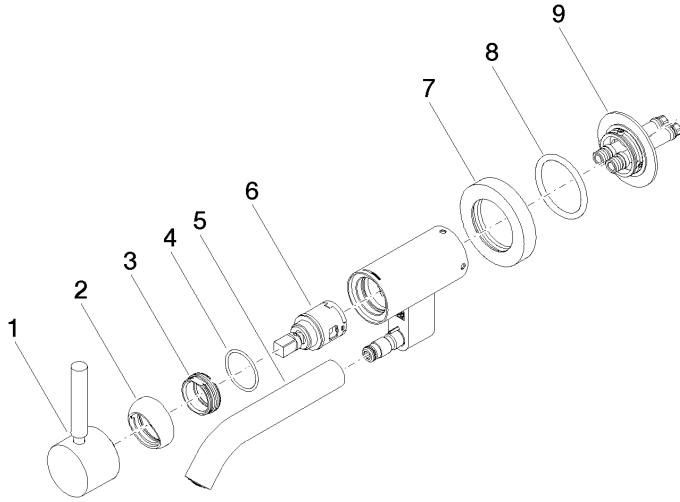

META Wall-mounted single-lever basin mixer without pop-up waste - Brushed Light Gold

META

36 805 660

- 185mm projection
- fixed spout
- circular, air-enriched flow
- hole diameter 35 mm
- rosette Ø 60 mm
- max. flow 5.7 l/min
- lead-free
- with single-point mounting
- This product can help a building meet the requirements of Green Building Rating Systems, e.g. LEED®, BREEAM®, DGNB
- WRAS 240102017

Required miscellaneous

- Concealed wall mounting -** 35 050 970 90
- min. recess depth 80 mm
 - max. recess depth 105 mm

36 805 660
mm [inches]

Flow rate chart

Certificates

LGA_38421.

WRAS_240102017.

36 805 660

Spare parts list

No.	Item Number	Name	Quantity used	Delivery time
1	90 20 66 030 00-27	handle	1	30
2	09 28 30 043-27	cover	1	60
3	09 24 04 266 90	nut	1	2
4	09 14 10 120 90	seal	1	2
5	90 11 06 217 00-27	spout	1	30
6	90 15 05 042 00 90	cartridge	1	2
7	09 27 89 004-27	rosette	1	60
8	09 14 10 041 90	seal	1	2
9	90 30 11 296 00 90	flange	1	2