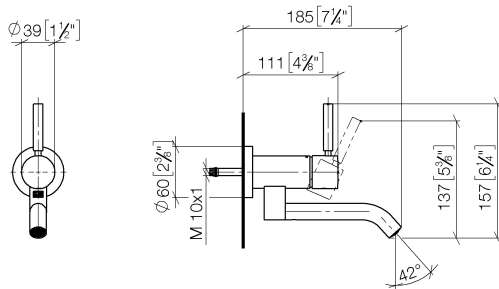

META Wall-mounted single-lever basin mixer without pop-up waste - Matte Black

META

36 805 660

- 185mm projection
- fixed spout
- circular, air-enriched flow
- hole diameter 35 mm
- rosette Ø 60 mm
- max. flow 5.7 l/min
- lead-free
- with single-point mounting
- This product can help a building meet the requirements of Green Building Rating Systems, e.g. LEED®, BREEAM®, DGNB
- WRAS 240102017

Required miscellaneous

- Concealed wall mounting -** 35 050 970 90
- max. recess depth 105 mm
 - min. recess depth 80 mm

36 805 660
mm [inches]

Flow rate chart

Certificates

LGA_38421.

WRAS_240102017.

36 805 660

Spare parts list

No.	Item Number	Name	Quantity used	Delivery time
1	90 20 66 030 00-33	handle	1	30
2	09 28 30 043-33	cover	1	30
3	09 24 04 266 90	nut	1	2
4	09 14 10 120 90	seal	1	2
5	90 11 06 217 00-33	spout	1	30
6	90 15 05 042 00 90	cartridge	1	2
7	09 27 89 004-33	rosette	1	30
8	09 14 10 041 90	seal	1	2
9	90 30 11 296 00 90	flange	1	2