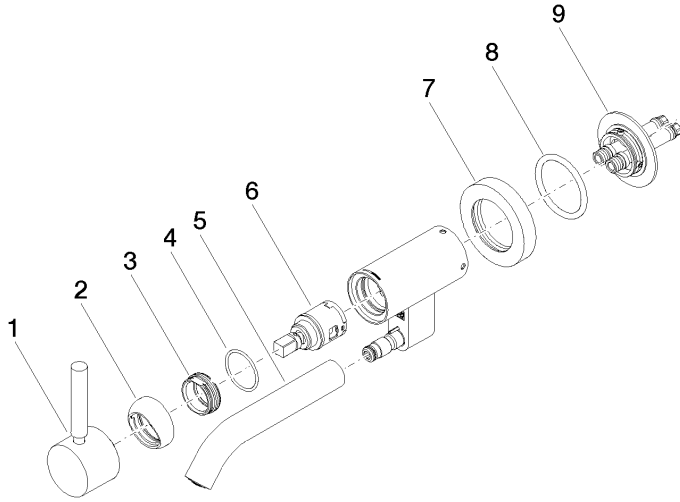

META Wall-mounted single-lever basin mixer without pop-up waste - Matte Black

META

36 805 660

- 185mm projection
- fixed spout
- circular, air-enriched flow
- hole diameter 35 mm
- rosette Ø 60 mm
- max. flow 5.7 l/min
- lead-free
- with single-point mounting
- This product can help a building meet the requirements of Green Building Rating Systems, e.g. LEED®, BREEAM®, DGNB
- WRAS 240102017

Required miscellaneous

- Concealed wall mounting -** 35 050 970 90
- max. recess depth 105 mm
 - min. recess depth 80 mm

36 805 660
mm [inches]

Flow rate chart

Certificates

LGA_38421.

WRAS_240102017.

36 805 660

Spare parts list

No.	Item Number	Name	Quantity used	Delivery time
1	90 20 66 030 00-33	handle	1	30
2	09 28 30 043-33	cover	1	30
3	09 24 04 266 90	nut	1	2
4	09 14 10 120 90	seal	1	2
5	90 11 06 217 00-33	spout	1	30
6	90 15 05 042 00 90	cartridge	1	2
7	09 27 89 004-33	rosette	1	30
8	09 14 10 041 90	seal	1	2
9	90 30 11 296 00 90	flange	1	2