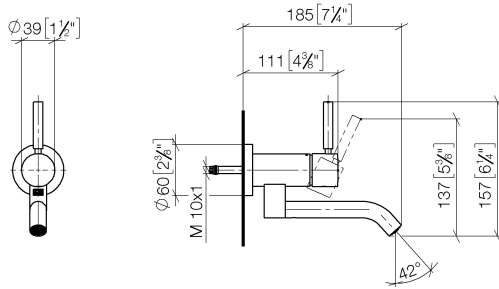

META Wall-mounted single-lever basin mixer without pop-up waste - Brushed Bronze

META

36 805 660

- 185mm projection
- fixed spout
- circular, air-enriched flow
- hole diameter 35 mm
- rosette Ø 60 mm
- max. flow 5.7 l/min
- lead-free
- with single-point mounting
- This product can help a building meet the requirements of Green Building Rating Systems, e.g. LEED®, BREEAM®, DGNB
- WRAS 240102017

Required miscellaneous

- Concealed wall mounting -** 35 050 970 90
- min. recess depth 80 mm
 - max. recess depth 105 mm

36 805 660
mm [inches]

Flow rate chart

Certificates

LGA_38421.

WRAS_240102017.

36 805 660

Spare parts list

No.	Item Number	Name	Quantity used	Delivery time
1	90 20 66 030 00-42	handle	1	30
2	09 28 30 043-42	cover	1	60
3	09 24 04 266 90	nut	1	2
4	09 14 10 120 90	seal	1	2
5	90 11 06 217 00-42	spout	1	30
6	90 15 05 042 00 90	cartridge	1	2
7	09 27 89 004-42	rosette	1	60
8	09 14 10 041 90	seal	1	2
9	90 30 11 296 00 90	flange	1	2