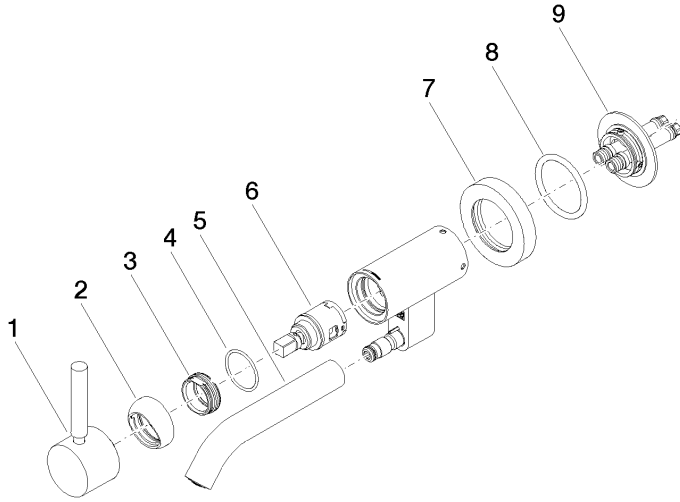

META Wall-mounted single-lever basin mixer without pop-up waste - Brushed Bronze

META

36 805 660

- 185mm projection
- fixed spout
- circular, air-enriched flow
- hole diameter 35 mm
- rosette Ø 60 mm
- max. flow 5.7 l/min
- lead-free
- with single-point mounting
- This product can help a building meet the requirements of Green Building Rating Systems, e.g. LEED®, BREEAM®, DGNB
- WRAS 240102017

Required miscellaneous

- Concealed wall mounting -** 35 050 970 90
- min. recess depth 80 mm
 - max. recess depth 105 mm

36 805 660
mm [inches]

Flow rate chart

Certificates

LGA_38421.

WRAS_240102017.

36 805 660

Spare parts list

No.	Item Number	Name	Quantity used	Delivery time
1	90 20 66 030 00-42	handle	1	30
2	09 28 30 043-42	cover	1	60
3	09 24 04 266 90	nut	1	2
4	09 14 10 120 90	seal	1	2
5	90 11 06 217 00-42	spout	1	30
6	90 15 05 042 00 90	cartridge	1	2
7	09 27 89 004-42	rosette	1	60
8	09 14 10 041 90	seal	1	2
9	90 30 11 296 00 90	flange	1	2