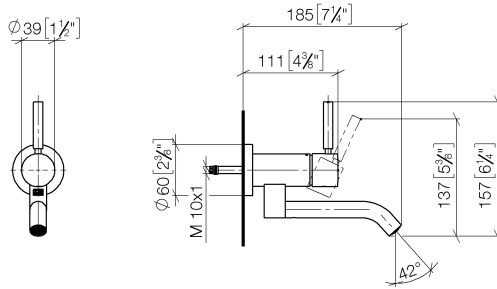

**META Wall-mounted single-lever basin mixer without pop-up waste - Brushed
Champagne (22kt Gold)**

META

36 805 660

- 185mm projection
- fixed spout
- circular, air-enriched flow
- hole diameter 35 mm
- rosette Ø 60 mm
- max. flow 5.7 l/min
- lead-free
- with single-point mounting
- This product can help a building meet the requirements of Green Building Rating Systems, e.g. LEED®, BREEAM®, DGNB
- WRAS 240102017

36 805 660
mm [inches]

Flow rate chart

Certificates

LGA_38421.

WRAS_240102017.

36 805 660
Parts for other
finishes can be found
here: Chrome

Spare parts list

No.	Item Number	Name	Quantity used	Delivery time
1	90 20 66 030 00-46	handle	1	30
2	09 28 30 043-46	cover	1	60
3	09 24 04 266 90	nut	1	2
4	09 14 10 120 90	seal	1	2
5	90 11 06 217 00-46	spout	1	30
6	90 15 05 042 00 90	cartridge	1	2
7	09 27 89 004-46	rosette	1	60
8	09 14 10 041 90	seal	1	2
9	90 30 11 296 00 90	flange	1	2