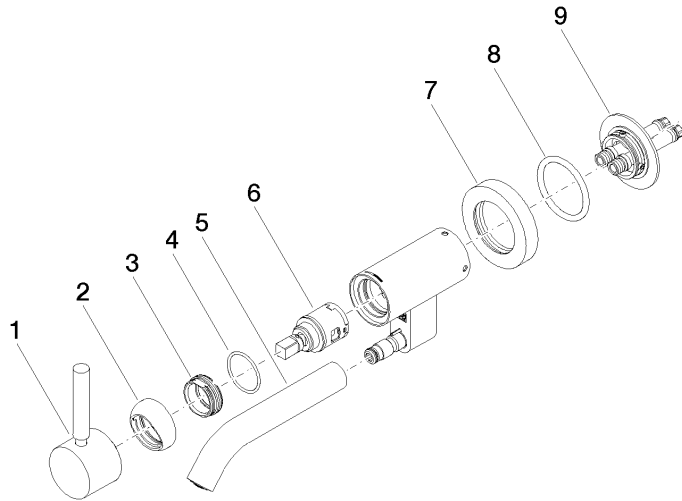

**META Wall-mounted single-lever basin mixer without pop-up waste - Brushed
Champagne (22kt Gold)**

META

36 805 660

- 185mm projection
- fixed spout
- circular, air-enriched flow
- hole diameter 35 mm
- rosette Ø 60 mm
- max. flow 5.7 l/min
- lead-free
- with single-point mounting
- This product can help a building meet the requirements of Green Building Rating Systems, e.g. LEED®, BREEAM®, DGNB
- WRAS 240102017

36 805 660
mm [inches]

Flow rate chart

Certificates

LGA_38421.

WRAS_240102017.

36 805 660
Parts for other
finishes can be found
here: Chrome

Spare parts list

No.	Item Number	Name	Quantity used	Delivery time
1	90 20 66 030 00-46	handle	1	30
2	09 28 30 043-46	cover	1	60
3	09 24 04 266 90	nut	1	2
4	09 14 10 120 90	seal	1	2
5	90 11 06 217 00-46	spout	1	30
6	90 15 05 042 00 90	cartridge	1	2
7	09 27 89 004-46	rosette	1	60
8	09 14 10 041 90	seal	1	2
9	90 30 11 296 00 90	flange	1	2