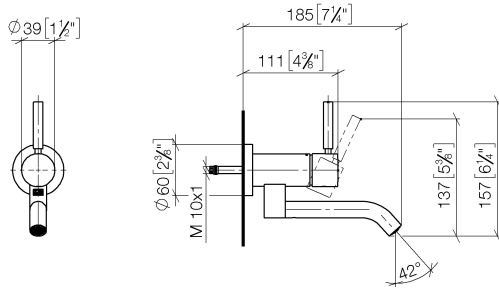

**META Wall-mounted single-lever basin mixer without pop-up waste -
Champagne (22kt Gold)**

META

36 805 660

- 185mm projection
- fixed spout
- circular, air-enriched flow
- hole diameter 35 mm
- rosette Ø 60 mm
- max. flow 5.7 l/min
- lead-free
- with single-point mounting
- This product can help a building meet the requirements of Green Building Rating Systems, e.g. LEED®, BREEAM®, DGNB
- WRAS 240102017

36 805 660
mm [inches]

Flow rate chart

Certificates

LGA_38421.

WRAS_240102017.

**META Wall-mounted single-lever basin mixer without pop-up waste -
Champagne (22kt Gold)**

META

36 805 660
Parts for other
finishes can be found
here: [Chrome](#)

Spare parts list

No.	Item Number	Name	Quantity used	Delivery time
1	90 20 66 030 00-47	handle	1	30
2	09 28 30 043-47	cover	1	60
3	09 24 04 266 90	nut	1	2
4	09 14 10 120 90	seal	1	2
5	90 11 06 217 00-47	spout	1	30
6	90 15 05 042 00 90	cartridge	1	2
7	09 27 89 004-47	rosette	1	60
8	09 14 10 041 90	seal	1	2
9	90 30 11 296 00 90	flange	1	2