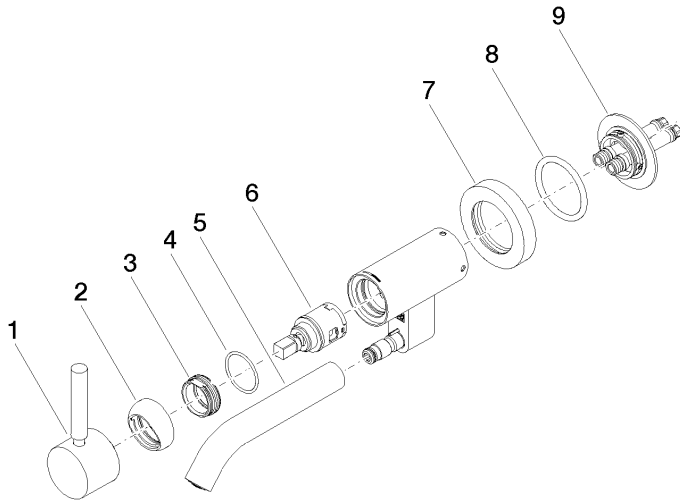

**META Wall-mounted single-lever basin mixer without pop-up waste -
Champagne (22kt Gold)**

META

36 805 660

- 185mm projection
- fixed spout
- circular, air-enriched flow
- hole diameter 35 mm
- rosette Ø 60 mm
- max. flow 5.7 l/min
- lead-free
- with single-point mounting
- This product can help a building meet the requirements of Green Building Rating Systems, e.g. LEED®, BREEAM®, DGNB
- WRAS 240102017

36 805 660
mm [inches]

Flow rate chart

Certificates

LGA_38421.

WRAS_240102017.

**META Wall-mounted single-lever basin mixer without pop-up waste -
Champagne (22kt Gold)**

META

36 805 660
Parts for other
finishes can be found
here: [Chrome](#)

Spare parts list

No.	Item Number	Name	Quantity used	Delivery time
1	90 20 66 030 00-47	handle	1	30
2	09 28 30 043-47	cover	1	60
3	09 24 04 266 90	nut	1	2
4	09 14 10 120 90	seal	1	2
5	90 11 06 217 00-47	spout	1	30
6	90 15 05 042 00 90	cartridge	1	2
7	09 27 89 004-47	rosette	1	60
8	09 14 10 041 90	seal	1	2
9	90 30 11 296 00 90	flange	1	2