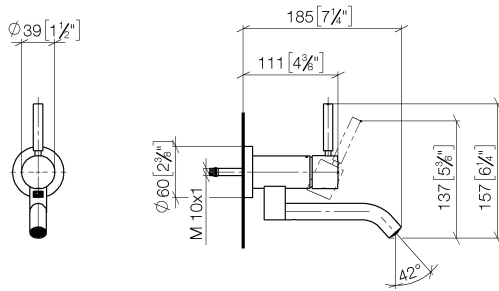

**META Wall-mounted single-lever basin mixer without pop-up waste - Brushed Chrome**

META

36 805 660

- 185mm projection
- fixed spout
- circular, air-enriched flow
- hole diameter 35 mm
- rosette Ø 60 mm
- max. flow 5.7 l/min
- lead-free
- with single-point mounting
- This product can help a building meet the requirements of Green Building Rating Systems, e.g. LEED®, BREEAM®, DGNB
- WRAS 240102017

**Required miscellaneous**

- Concealed wall mounting -** 35 050 970 90
- max. recess depth 105 mm
  - min. recess depth 80 mm

36 805 660  
mm [inches]

**Flow rate chart**

**Certificates**

LGA\_38421.

WRAS\_240102017.

36 805 660

**Spare parts list**

No.	Item Number	Name	Quantity used	Delivery time
1	90 20 66 030 00-93	handle	1	20
2	09 28 30 043-93	cover	1	20
3	09 24 04 266 90	nut	1	2
4	09 14 10 120 90	seal	1	2
5	90 11 06 217 00-93	spout	1	20
6	90 15 05 042 00 90	cartridge	1	2
7	09 27 89 004-93	rosette	1	60
8	09 14 10 041 90	seal	1	2
9	90 30 11 296 00 90	flange	1	2