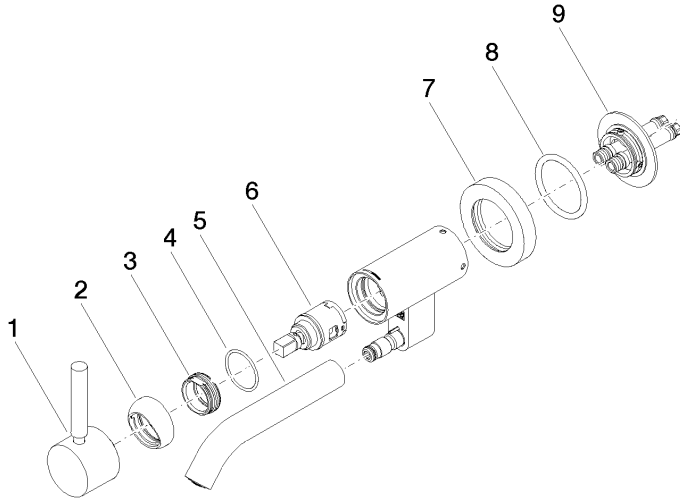

**META Wall-mounted single-lever basin mixer without pop-up waste - Brushed Chrome**

META

36 805 660

- 185mm projection
- fixed spout
- circular, air-enriched flow
- hole diameter 35 mm
- rosette Ø 60 mm
- max. flow 5.7 l/min
- lead-free
- with single-point mounting
- This product can help a building meet the requirements of Green Building Rating Systems, e.g. LEED®, BREEAM®, DGNB
- WRAS 240102017

**Required miscellaneous**

- Concealed wall mounting -** 35 050 970 90
- max. recess depth 105 mm
  - min. recess depth 80 mm

36 805 660  
mm [inches]

**Flow rate chart**

**Certificates**

LGA\_38421.

WRAS\_240102017.

36 805 660

**Spare parts list**

No.	Item Number	Name	Quantity used	Delivery time
1	90 20 66 030 00-93	handle	1	20
2	09 28 30 043-93	cover	1	20
3	09 24 04 266 90	nut	1	2
4	09 14 10 120 90	seal	1	2
5	90 11 06 217 00-93	spout	1	20
6	90 15 05 042 00 90	cartridge	1	2
7	09 27 89 004-93	rosette	1	60
8	09 14 10 041 90	seal	1	2
9	90 30 11 296 00 90	flange	1	2