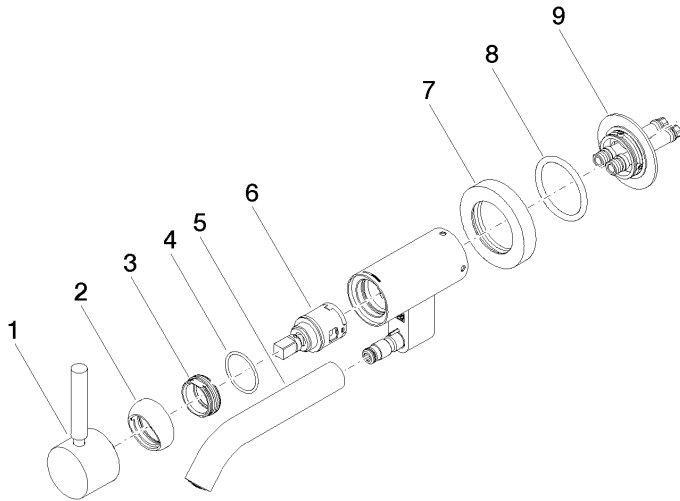

META Wall-mounted single-lever basin mixer without pop-up waste - Brushed Dark Platinum

META

36 805 660

- 185mm projection
- fixed spout
- circular, air-enriched flow
- hole diameter 35 mm
- rosette Ø 60 mm
- max. flow 5.7 l/min
- lead-free
- with single-point mounting
- This product can help a building meet the requirements of Green Building Rating Systems, e.g. LEED®, BREEAM®, DGNB
- WRAS 240102017

Required miscellaneous

- Concealed wall mounting -** 35 050 970 90
- min. recess depth 80 mm
 - max. recess depth 105 mm

36 805 660
mm [inches]

Flow rate chart

Certificates

LGA_38421.

WRAS_240102017.

36 805 660

Spare parts list

No.	Item Number	Name	Quantity used	Delivery time
1	90 20 66 030 00-99	handle	1	30
2	09 28 30 043-99	cover	1	30
3	09 24 04 266 90	nut	1	2
4	09 14 10 120 90	seal	1	2
5	90 11 06 217 00-99	spout	1	30
6	90 15 05 042 00 90	cartridge	1	2
7	09 27 89 004-99	rosette	1	30
8	09 14 10 041 90	seal	1	2
9	90 30 11 296 00 90	flange	1	2