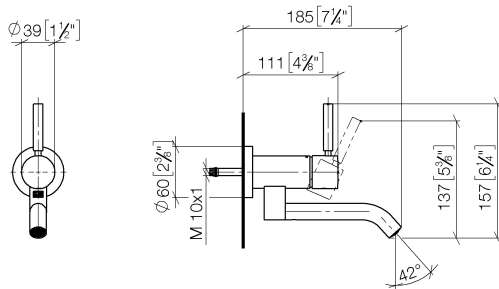

META Wall-mounted single-lever basin mixer without pop-up waste - Brushed Dark Platinum

META

36 805 660

- 185mm projection
- fixed spout
- circular, air-enriched flow
- hole diameter 35 mm
- rosette Ø 60 mm
- max. flow 5.7 l/min
- lead-free
- with single-point mounting
- This product can help a building meet the requirements of Green Building Rating Systems, e.g. LEED®, BREEAM®, DGNB
- WRAS 240102017

Required miscellaneous

- Concealed wall mounting -** 35 050 970 90
- min. recess depth 80 mm
 - max. recess depth 105 mm

36 805 660
mm [inches]

Flow rate chart

Certificates

LGA_38421.

WRAS_240102017.

36 805 660

Spare parts list

No.	Item Number	Name	Quantity used	Delivery time
1	90 20 66 030 00-99	handle	1	30
2	09 28 30 043-99	cover	1	30
3	09 24 04 266 90	nut	1	2
4	09 14 10 120 90	seal	1	2
5	90 11 06 217 00-99	spout	1	30
6	90 15 05 042 00 90	cartridge	1	2
7	09 27 89 004-99	rosette	1	30
8	09 14 10 041 90	seal	1	2
9	90 30 11 296 00 90	flange	1	2