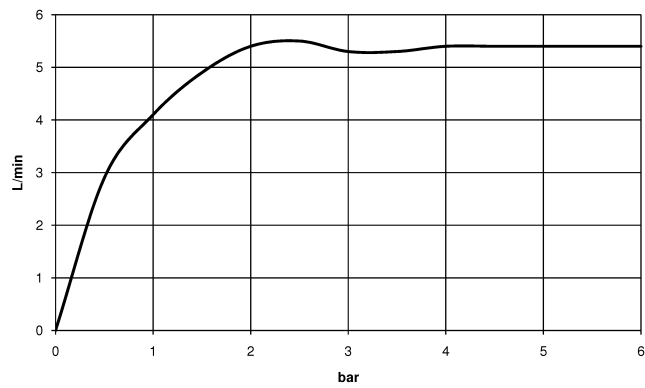

META Wall-mounted single-lever basin mixer without pop-up waste - Brushed Platinum

META

36 805 661

- 160mm projection
- fixed spout
- circular, air-enriched flow
- hole diameter 60 mm
- rosette Ø 78 mm
- max. spout flow rate 5.7 l/min
- lead-free
- with single-point mounting

Required miscellaneous

- Concealed wall mounting -** 35 050 970 90
- min. recess depth 80 mm
 - max. recess depth 105 mm

36 805 661

mm [inches]

Flow rate chart

36 805 661

Spare parts list

No.	Item Number	Name	Quantity used	Delivery time
1	90 30 11 232 00 90	disc	1	10
2	90 24 01 046 01 90	connection	2	10
3	90 27 66 026 00-06	rosette	1	-
Spare part can no longer be ordered, please order the replacement item				
4	09 31 11 144 90	pin	1	2
5	90 15 05 044 00 90	cartridge	1	2
6	09 24 04 266 90	nut	1	2
7	09 14 10 120 90	seal	1	2
8	09 28 30 043-06	cover	1	10
9	90 20 66 024 00-06	handle	1	10
10	90 23 01 168 00-06	aerator	1	10
11	90 30 30 229 00 90	screw	2	10