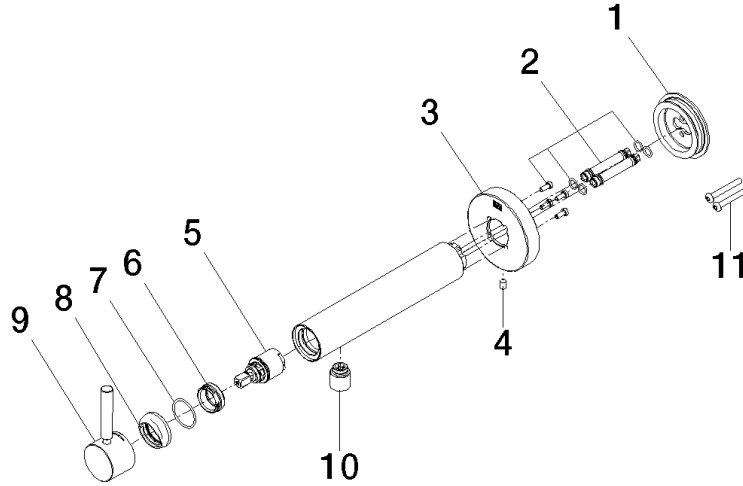

**META Wall-mounted single-lever basin mixer without pop-up waste - Dark Chrome**

META

36 805 661

- 160mm projection
- fixed spout
- circular, air-enriched flow
- hole diameter 60 mm
- rosette Ø 78 mm
- max. spout flow rate 5.7 l/min
- lead-free
- with single-point mounting

**Required miscellaneous**

- Concealed wall mounting -** 35 050 970 90
- min. recess depth 80 mm
  - max. recess depth 105 mm

36 805 661

mm [inches]

**Flow rate chart**

36 805 661

**Spare parts list**

No.	Item Number	Name	Quantity used	Delivery time
1	90 30 11 232 00 90	disc	1	10
2	90 24 01 046 01 90	connection	2	10
3	90 27 66 026 00-19	rosette	1	-
Spare part can no longer be ordered, please order the replacement item				
4	09 31 11 144 90	pin	1	2
5	90 15 05 044 00 90	cartridge	1	2
6	09 24 04 266 90	nut	1	2
7	09 14 10 120 90	seal	1	2
8	09 28 30 043-19	cover	1	20
9	90 20 66 024 00-19	handle	1	20
10	90 23 01 168 00-19	aerator	1	20
11	90 30 30 229 00 90	screw	2	10