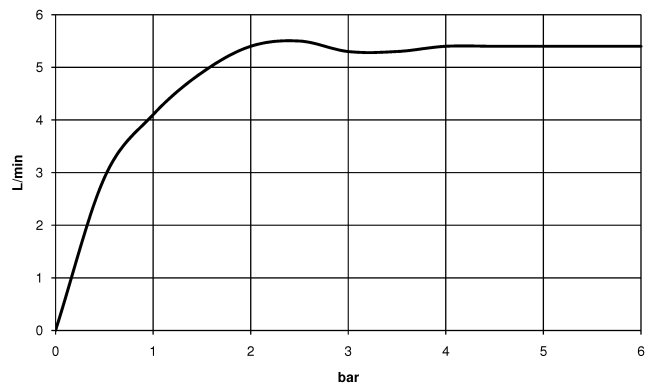

**META Wall-mounted single-lever basin mixer without pop-up waste - Dark Chrome**

META

36 805 661

- 160mm projection
- fixed spout
- circular, air-enriched flow
- hole diameter 60 mm
- rosette Ø 78 mm
- max. spout flow rate 5.7 l/min
- lead-free
- with single-point mounting

**Required miscellaneous**

- Concealed wall mounting -** 35 050 970 90
- min. recess depth 80 mm
  - max. recess depth 105 mm

36 805 661

mm [inches]

**Flow rate chart**

36 805 661

**Spare parts list**

No.	Item Number	Name	Quantity used	Delivery time
1	90 30 11 232 00 90	disc	1	10
2	90 24 01 046 01 90	connection	2	10
3	90 27 66 026 00-19	rosette	1	-
Spare part can no longer be ordered, please order the replacement item				
4	09 31 11 144 90	pin	1	2
5	90 15 05 044 00 90	cartridge	1	2
6	09 24 04 266 90	nut	1	2
7	09 14 10 120 90	seal	1	2
8	09 28 30 043-19	cover	1	20
9	90 20 66 024 00-19	handle	1	20
10	90 23 01 168 00-19	aerator	1	20
11	90 30 30 229 00 90	screw	2	10