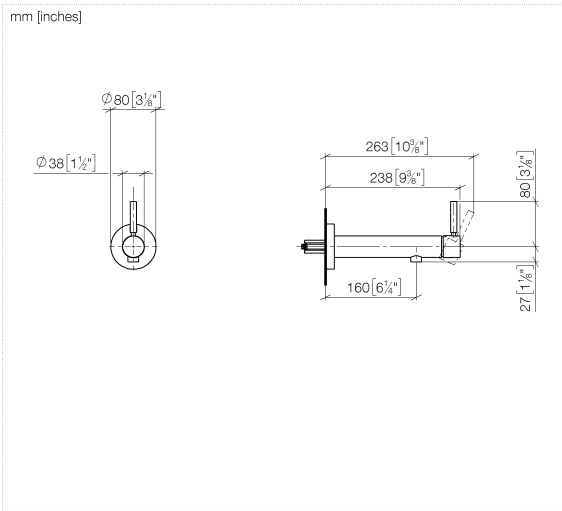

**META Wall-mounted single-lever basin mixer without pop-up waste - Dark Chrome**

META

36 805 661

- 160mm projection
- fixed spout
- circular, air-enriched flow
- hole diameter 60 mm
- rosette Ø 78 mm
- max. spout flow rate 5.7 l/min
- lead-free
- with single-point mounting

**Required miscellaneous**

- Concealed wall mounting -** 35 050 970 90
- min. recess depth 80 mm
  - max. recess depth 105 mm

36 805 661

mm [inches]

**Flow rate chart**

36 805 661

**Spare parts list**

No.	Item Number	Name	Quantity used	Delivery time
1	90 30 11 232 00 90	disc	1	10
2	90 24 01 046 01 90	connection	2	10
3	90 27 66 026 00-19	rosette	1	-
Spare part can no longer be ordered, please order the replacement item				
4	09 31 11 144 90	pin	1	2
5	90 15 05 044 00 90	cartridge	1	2
6	09 24 04 266 90	nut	1	2
7	09 14 10 120 90	seal	1	2
8	09 28 30 043-19	cover	1	20
9	90 20 66 024 00-19	handle	1	20
10	90 23 01 168 00-19	aerator	1	20
11	90 30 30 229 00 90	screw	2	10