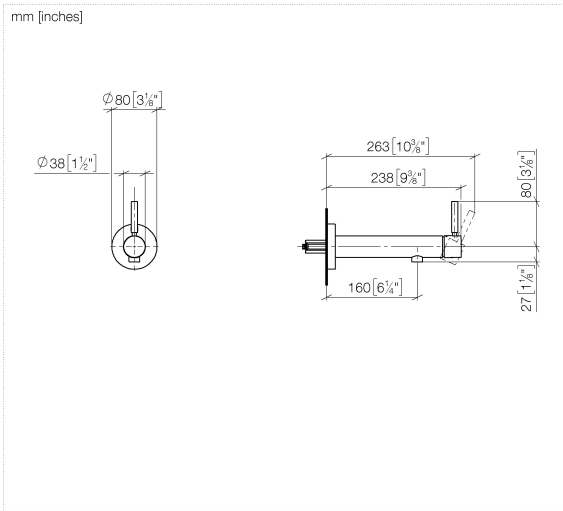

36 805 661

- 160mm projection
- fixed spout
- circular, air-enriched flow
- hole diameter 60 mm
- rosette Ø 78 mm
- max. spout flow rate 5.7 l/min
- lead-free
- with single-point mounting

	Light Gold	36 805 661-26
	Chrome	36 805 661-00
	Brushed Platinum	36 805 661-06
	Dark Chrome	36 805 661-19
	Brushed Light Gold	36 805 661-27
	Matte Black	36 805 661-33
	Brushed Bronze	36 805 661-42
	Brushed Champagne (22kt Gold)	36 805 661-46
	Champagne (22kt Gold)	36 805 661-47
	Brushed Chrome	36 805 661-93
	Brushed Dark Platinum	36 805 661-99

Required miscellaneous

- Concealed wall mounting -** 35 050 970 90
- min. recess depth 80 mm
 - max. recess depth 105 mm

36 805 661

Flow rate chart

36 805 661

Spare parts list

No.	Item Number	Name	Quantity used	Delivery time
1	90 30 11 232 00 90	disc	1	10
2	90 24 01 046 01 90	connection	2	10
3	90 27 66 026 00-26	rosette	1	-
Spare part can no longer be ordered, please order the replacement item				
4	09 31 11 144 90	pin	1	2
5	90 15 05 044 00 90	cartridge	1	2
6	09 24 04 266 90	nut	1	2
7	09 14 10 120 90	seal	1	2
8	09 28 30 043-26	cover	1	60
9	90 20 66 024 00-26	handle	1	30
10	90 23 01 168 00-26	aerator	1	30
11	90 30 30 229 00 90	screw	2	10