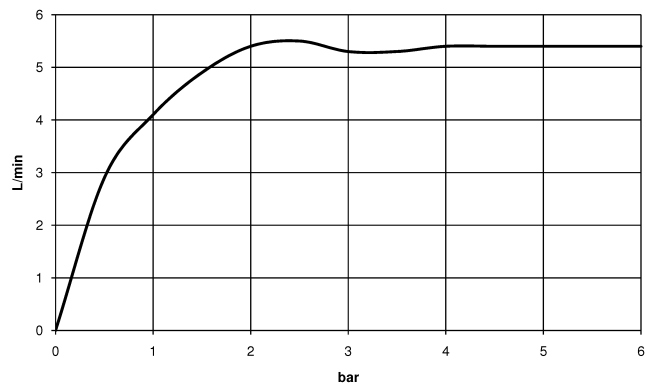

META Wall-mounted single-lever basin mixer without pop-up waste - Brushed Light Gold

META

36 805 661

- 160mm projection
- fixed spout
- circular, air-enriched flow
- hole diameter 60 mm
- rosette Ø 78 mm
- max. spout flow rate 5.7 l/min
- lead-free
- with single-point mounting

Required miscellaneous

- Concealed wall mounting -** 35 050 970 90
- min. recess depth 80 mm
 - max. recess depth 105 mm

36 805 661

mm [inches]

Flow rate chart

36 805 661

Spare parts list

No.	Item Number	Name	Quantity used	Delivery time
1	90 30 11 232 00 90	disc	1	10
2	90 24 01 046 01 90	connection	2	10
3	90 27 66 026 00-27	rosette	1	-
Spare part can no longer be ordered, please order the replacement item				
4	09 31 11 144 90	pin	1	2
5	90 15 05 044 00 90	cartridge	1	2
6	09 24 04 266 90	nut	1	2
7	09 14 10 120 90	seal	1	2
8	09 28 30 043-27	cover	1	60
9	90 20 66 024 00-27	handle	1	30
10	90 23 01 168 00-27	aerator	1	30
11	90 30 30 229 00 90	screw	2	10