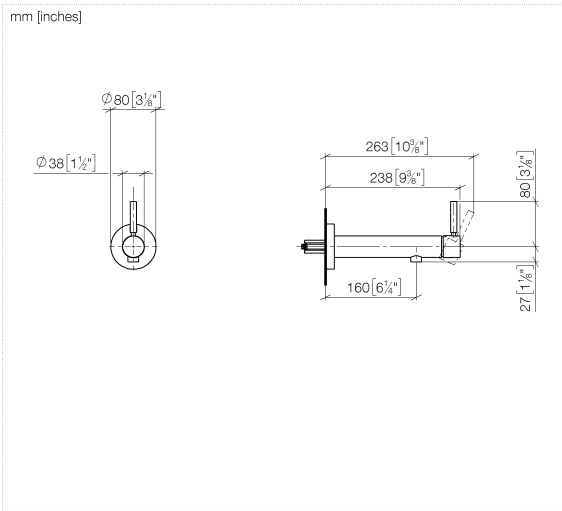

META Wall-mounted single-lever basin mixer without pop-up waste - Brushed Light Gold

META

36 805 661

- 160mm projection
- fixed spout
- circular, air-enriched flow
- hole diameter 60 mm
- rosette Ø 78 mm
- max. spout flow rate 5.7 l/min
- lead-free
- with single-point mounting

Required miscellaneous

- Concealed wall mounting -** 35 050 970 90
- min. recess depth 80 mm
 - max. recess depth 105 mm

36 805 661

mm [inches]

Flow rate chart

36 805 661

Spare parts list

No.	Item Number	Name	Quantity used	Delivery time
1	90 30 11 232 00 90	disc	1	10
2	90 24 01 046 01 90	connection	2	10
3	90 27 66 026 00-27	rosette	1	-
Spare part can no longer be ordered, please order the replacement item				
4	09 31 11 144 90	pin	1	2
5	90 15 05 044 00 90	cartridge	1	2
6	09 24 04 266 90	nut	1	2
7	09 14 10 120 90	seal	1	2
8	09 28 30 043-27	cover	1	60
9	90 20 66 024 00-27	handle	1	30
10	90 23 01 168 00-27	aerator	1	30
11	90 30 30 229 00 90	screw	2	10