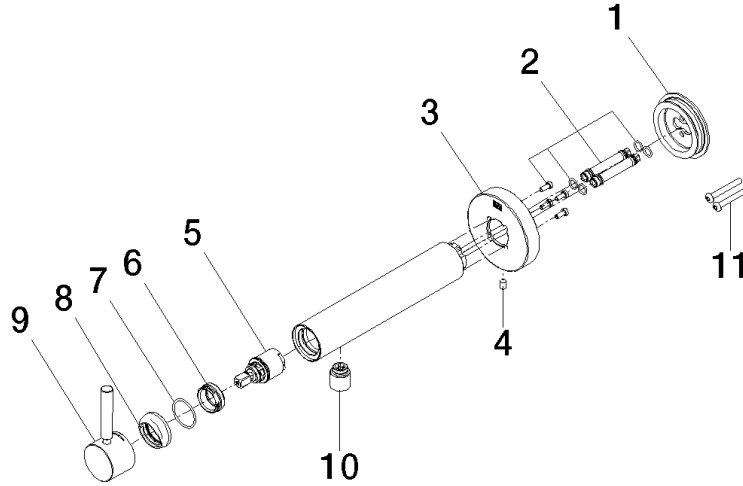

META Wall-mounted single-lever basin mixer without pop-up waste - Brushed Light Gold

META

36 805 661

- 160mm projection
- fixed spout
- circular, air-enriched flow
- hole diameter 60 mm
- rosette Ø 78 mm
- max. spout flow rate 5.7 l/min
- lead-free
- with single-point mounting

Required miscellaneous

- Concealed wall mounting -** 35 050 970 90
- min. recess depth 80 mm
 - max. recess depth 105 mm

36 805 661

mm [inches]

Flow rate chart

36 805 661

Spare parts list

No.	Item Number	Name	Quantity used	Delivery time
1	90 30 11 232 00 90	disc	1	10
2	90 24 01 046 01 90	connection	2	10
3	90 27 66 026 00-27	rosette	1	-
Spare part can no longer be ordered, please order the replacement item				
4	09 31 11 144 90	pin	1	2
5	90 15 05 044 00 90	cartridge	1	2
6	09 24 04 266 90	nut	1	2
7	09 14 10 120 90	seal	1	2
8	09 28 30 043-27	cover	1	60
9	90 20 66 024 00-27	handle	1	30
10	90 23 01 168 00-27	aerator	1	30
11	90 30 30 229 00 90	screw	2	10