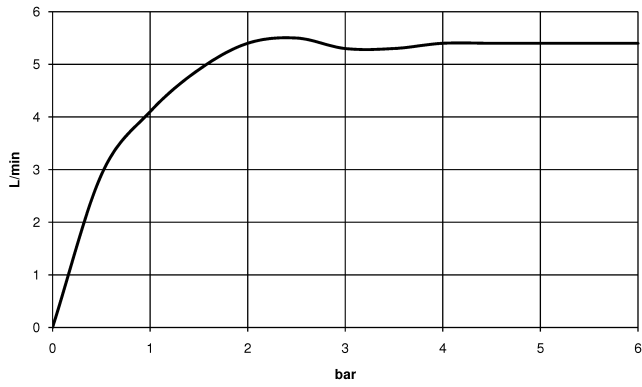

META Wall-mounted single-lever basin mixer without pop-up waste - Brushed Champagne (22kt Gold)

META

36 805 661

- 160mm projection
- fixed spout
- circular, air-enriched flow
- hole diameter 60 mm
- rosette Ø 78 mm
- max. spout flow rate 5.7 l/min
- lead-free
- with single-point mounting

Required miscellaneous

- Concealed wall mounting -** 35 050 970 90
- min. recess depth 80 mm
 - max. recess depth 105 mm

36 805 661

mm [inches]

Flow rate chart

36 805 661

Spare parts list

No.	Item Number	Name	Quantity used	Delivery time
1	90 30 11 232 00 90	disc	1	10
2	90 24 01 046 01 90	connection	2	10
3	90 27 66 026 00-46	rosette	1	-
Spare part can no longer be ordered, please order the replacement item				
4	09 31 11 144 90	pin	1	2
5	90 15 05 044 00 90	cartridge	1	2
6	09 24 04 266 90	nut	1	2
7	09 14 10 120 90	seal	1	2
8	09 28 30 043-46	cover	1	60
9	90 20 66 024 00-46	handle	1	30
10	90 23 01 168 00-46	aerator	1	30
11	90 30 30 229 00 90	screw	2	10