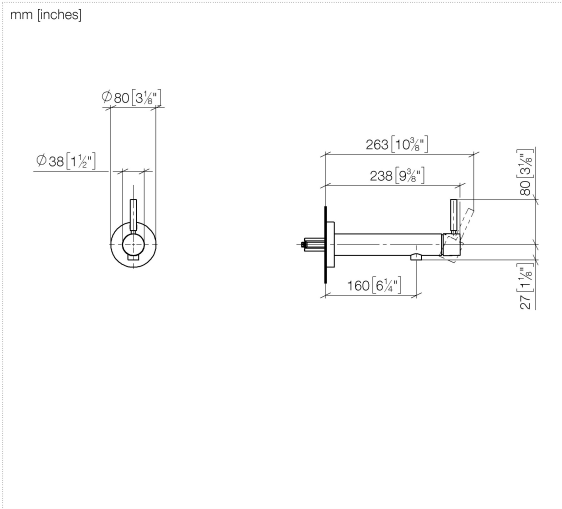

META Wall-mounted single-lever basin mixer without pop-up waste - Brushed Chrome

META

36 805 661

- 160mm projection
- fixed spout
- circular, air-enriched flow
- hole diameter 60 mm
- rosette Ø 78 mm
- max. spout flow rate 5.7 l/min
- lead-free
- with single-point mounting

Required miscellaneous

- Concealed wall mounting -** 35 050 970 90
- min. recess depth 80 mm
 - max. recess depth 105 mm

36 805 661

mm [inches]

Flow rate chart

36 805 661

Spare parts list

No.	Item Number	Name	Quantity used	Delivery time
1	90 30 11 232 00 90	disc	1	10
2	90 24 01 046 01 90	connection	2	10
3	90 27 66 026 00-93	rosette	1	-
Spare part can no longer be ordered, please order the replacement item				
4	09 31 11 144 90	pin	1	2
5	90 15 05 044 00 90	cartridge	1	2
6	09 24 04 266 90	nut	1	2
7	09 14 10 120 90	seal	1	2
8	09 28 30 043-93	cover	1	20
9	90 20 66 024 00-93	handle	1	20
10	90 23 01 168 00-93	aerator	1	20
11	90 30 30 229 00 90	screw	2	10