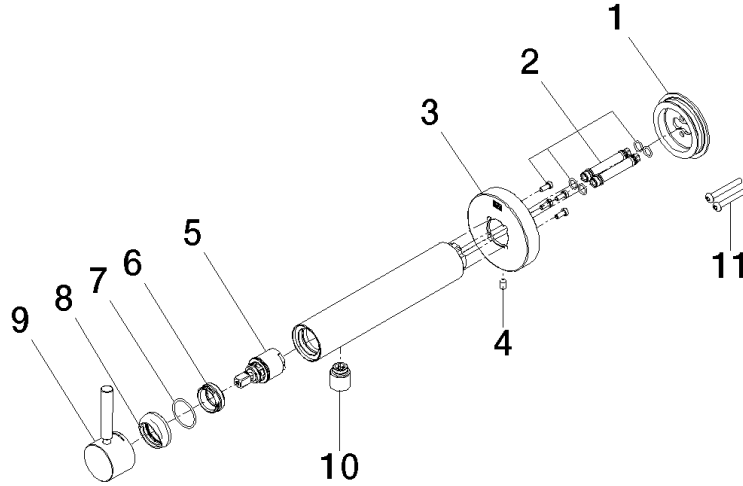

META Wall-mounted single-lever basin mixer without pop-up waste - Brushed Dark Platinum

META

36 805 661

- 160mm projection
- fixed spout
- circular, air-enriched flow
- hole diameter 60 mm
- rosette Ø 78 mm
- max. spout flow rate 5.7 l/min
- lead-free
- with single-point mounting

36 805 661

mm [inches]

Flow rate chart

36 805 661
Parts for other
finishes can be found
here: Chrome

Spare parts list

No.	Item Number	Name	Quantity used	Delivery time
1	90 30 11 232 00 90	disc	1	10
2	90 24 01 046 01 90	connection	2	10
3	90 27 66 026 00-99	rosette	1	-
Spare part can no longer be ordered, please order the replacement item				
4	09 31 11 144 90	pin	1	2
5	90 15 05 044 00 90	cartridge	1	2
6	09 24 04 266 90	nut	1	2
7	09 14 10 120 90	seal	1	2
8	09 28 30 043-99	cover	1	30
9	90 20 66 024 00-99	handle	1	30
10	90 23 01 168 00-99	aerator	1	30
11	90 30 30 229 00 90	screw	2	10