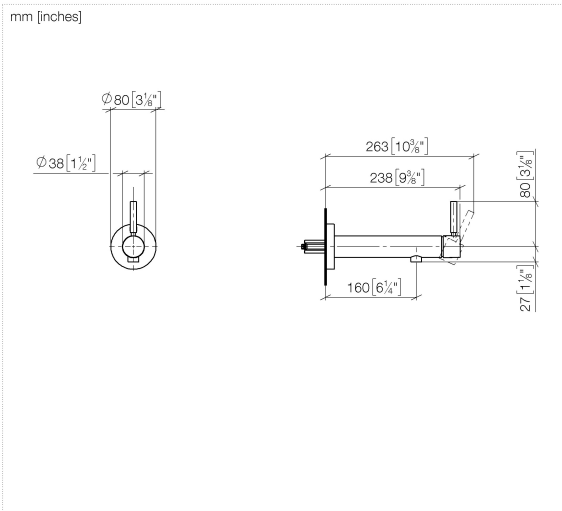

META Wall-mounted single-lever basin mixer without pop-up waste - Brushed Dark Platinum

META

36 805 661

- 160mm projection
- fixed spout
- circular, air-enriched flow
- hole diameter 60 mm
- rosette Ø 78 mm
- max. spout flow rate 5.7 l/min
- lead-free
- with single-point mounting

36 805 661

mm [inches]

Flow rate chart

36 805 661
Parts for other
finishes can be found
here: Chrome

Spare parts list

No.	Item Number	Name	Quantity used	Delivery time
1	90 30 11 232 00 90	disc	1	10
2	90 24 01 046 01 90	connection	2	10
3	90 27 66 026 00-99	rosette	1	-
Spare part can no longer be ordered, please order the replacement item				
4	09 31 11 144 90	pin	1	2
5	90 15 05 044 00 90	cartridge	1	2
6	09 24 04 266 90	nut	1	2
7	09 14 10 120 90	seal	1	2
8	09 28 30 043-99	cover	1	30
9	90 20 66 024 00-99	handle	1	30
10	90 23 01 168 00-99	aerator	1	30
11	90 30 30 229 00 90	screw	2	10