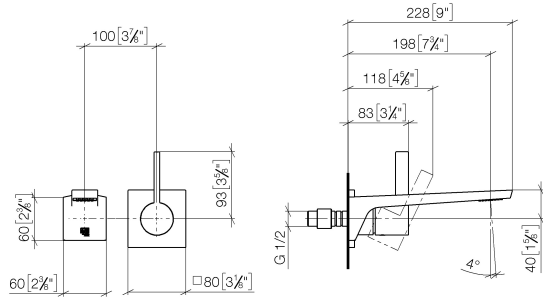

CL.1 Wall-mounted single-lever basin mixer without pop-up waste - Dark Chrome

CL.1

36 860 705 Product version from 7/1/2023

- 198mm projection
- fixed spout
- rectangular spray pattern with 40 individual jets
- hole diameter spout 37 mm
- hole diameter single-lever mixer 57 mm
- rosette 80 x 80 mm
- max. flow 4.5 l/min
- lead-free
- This product can help a building meet the requirements of Green Building Rating Systems, e.g. LEED®, BREEAM®, DGNB

	Dark Chrome	36 860 705-19
	Chrome	36 860 705-00
	Brushed Platinum	36 860 705-06
	Brushed Champagne (22kt Gold)	36 860 705-46
	Champagne (22kt Gold)	36 860 705-47
	Brushed Dark Platinum	36 860 705-99

CL.1 Wall-mounted single-lever basin mixer without pop-up waste - Dark Chrome

CL.1

36 860 705 Product version from 7/1/2023
mm [inches]

Flow rate chart

Codes & Standards

EN 817

NSF372

NSF61

CL.1 Wall-mounted single-lever basin mixer without pop-up waste - Dark
Chrome

36 860 705 Product version from 7/1/2023

Parts for other finishes can be found here: [Chrome](#)

Spare parts list

No.	Item Number	Name	Quantity used	Delivery time
1	13 800 705-19	CL.1 Wall-mounted basin spout without pop-up waste - Dark Chrome	1	20
2	09 20 70 050-19	handle	1	60
3	90 31 11 030 00 90	pin	1	2
4	90 31 20 087 00-19	plug	1	20
5	09 11 02 288-19	cover	1	20
6	09 27 78 039-19	rosette	1	20
7	90 14 10 049 00 90	seal	1	2
8	90 15 05 064 01 90	cartridge	1	2
9	90 30 09 064 00 90	key	1	2