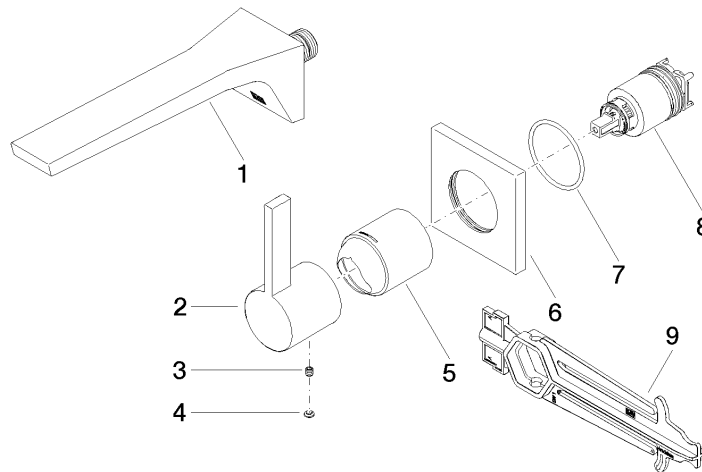

CL.1 Wall-mounted single-lever basin mixer without pop-up waste - Dark Chrome

CL.1

36 860 705 Product version from 7/1/2023

- 198mm projection
- fixed spout
- rectangular spray pattern with 40 individual jets
- hole diameter spout 37 mm
- hole diameter single-lever mixer 57 mm
- rosette 80 x 80 mm
- max. flow 4.5 l/min
- lead-free
- This product can help a building meet the requirements of Green Building Rating Systems, e.g. LEED®, BREEAM®, DGNB

CL.1

36 860 705 Product version from 7/1/2023
mm [inches]

Flow rate chart

Codes & Standards

EN 817

NSF372

NSF61

CL.1 Wall-mounted single-lever basin mixer without pop-up waste - Dark
Chrome

CL.1

36 860 705 Product version from 7/1/2023

Certificates

IAPMO_N-4976

DVGW_DW-
6512DN0

IAPMO_6397

CL.1 Wall-mounted single-lever basin mixer without pop-up waste - Dark Chrome

CL.1

36 860 705 Product version from 7/1/2023

Parts for other finishes can be found here: [Chrome](#)

Spare parts list

No.	Item Number	Name	Quantity used	Delivery time
1	13 800 705-19	CL.1 Wall-mounted basin spout without pop-up waste - Dark Chrome	1	20
2	09 20 70 050-19	handle	1	60
3	90 31 11 030 00 90	pin	1	2
4	90 31 20 087 00-19	plug	1	20
5	09 11 02 288-19	cover	1	20
6	09 27 78 039-19	rosette	1	20
7	90 14 10 049 00 90	seal	1	2
8	90 15 05 064 01 90	cartridge	1	2
9	90 30 09 064 00 90	key	1	2