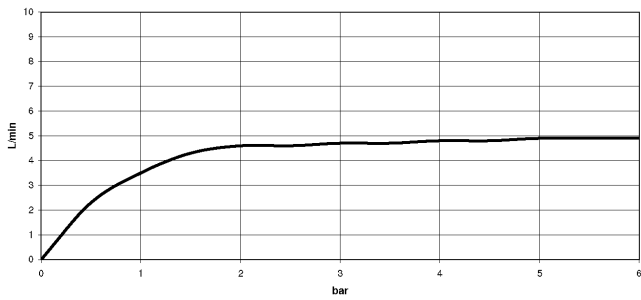

CL.1 Wall-mounted single-lever basin mixer without pop-up waste - Dark Chrome

CL.1

36 860 705 Product version from 7/1/2023

- 198mm projection
- fixed spout
- rectangular spray pattern with 40 individual jets
- hole diameter spout 37 mm
- hole diameter single-lever mixer 57 mm
- rosette 80 x 80 mm
- max. flow 4.5 l/min
- lead-free
- This product can help a building meet the requirements of Green Building Rating Systems, e.g. LEED®, BREEAM®, DGNB

CL.1

36 860 705 Product version from 7/1/2023
mm [inches]

Flow rate chart

Codes & Standards

EN 817

NSF372

NSF61

CL.1 Wall-mounted single-lever basin mixer without pop-up waste - Dark
Chrome