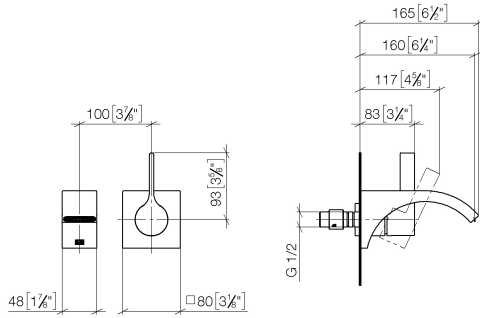

**CYO Wall-mounted single-lever basin mixer without pop-up waste - Brushed Platinum**

CYO

36 860 811

- 160mm projection
- fixed spout
- rectangular, air-enriched flow
- hole diameter spout 37 mm
- hole diameter single-lever mixer 57 mm
- rosette for mixer 80 x 80mm
- max. flow 4.5 l/min
- lead-free
- This product can help a building meet the requirements of Green Building Rating Systems, e.g. LEED®, BREEAM®, DGNB
- WRAS 2107047

	Brushed Platinum	36 860 811-06
	Chrome	36 860 811-00
	Dark Chrome	36 860 811-19
	Brushed Durabronze (23kt Gold)	36 860 811-28
	Brushed Dark Platinum	36 860 811-99

**Required miscellaneous**

**Concealed wall-mounted single-lever mixer -** 35 860 970 90

- max. recess depth 95 mm
- min. recess depth 80 mm

36 860 811  
mm [inches]

**Flow rate chart**

**Certificates**

IAPMO\_N-4976 (2). WRAS\_2107047. IAPMO\_8834 (2). IAPMO\_6397 (2). IAPMO\_4976 (1).

LGA\_38122.