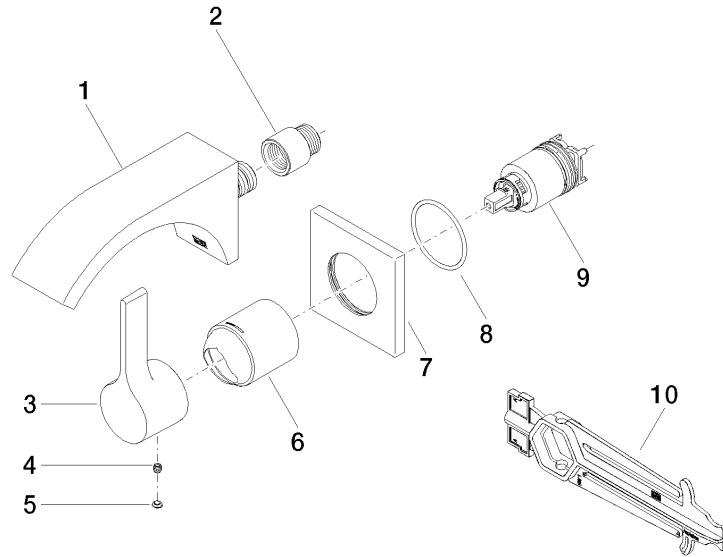

**CYO Wall-mounted single-lever basin mixer without pop-up waste - Brushed Platinum**

CYO

36 860 811

- 160mm projection
- fixed spout
- rectangular, air-enriched flow
- hole diameter spout 37 mm
- hole diameter single-lever mixer 57 mm
- rosette for mixer 80 x 80mm
- max. flow 4.5 l/min
- lead-free
- This product can help a building meet the requirements of Green Building Rating Systems, e.g. LEED®, BREEAM®, DGNB
- WRAS 2107047

- max. recess depth 95 mm
- min. recess depth 80 mm

36 860 811  
mm [inches]

**Flow rate chart**

**Certificates**

IAPMO\_N-4976 (2). WRAS\_2107047. IAPMO\_8834 (2). IAPMO\_6397 (2). IAPMO\_4976 (1).

LGA\_38122.

### Spare parts list

No.	Item Number	Name	Quantity used	Delivery time
1	13 800 811-06	CYO Wall-mounted basin spout without pop-up waste - Brushed Platinum	1	10
2	09 24 03 072 10 90	nipple	1	2
3	09 20 80 021-06	handle	1	10
4	90 31 11 030 00 90	pin	1	2
5	90 31 20 087 00-06	plug	1	10
6	09 11 02 288-06	cover	1	10
7	09 27 78 039-06	rosette	1	10
8	90 14 10 049 00 90	seal	1	2
9	90 15 05 064 01 90	cartridge	1	2
10	90 30 09 064 00 90	key	1	2