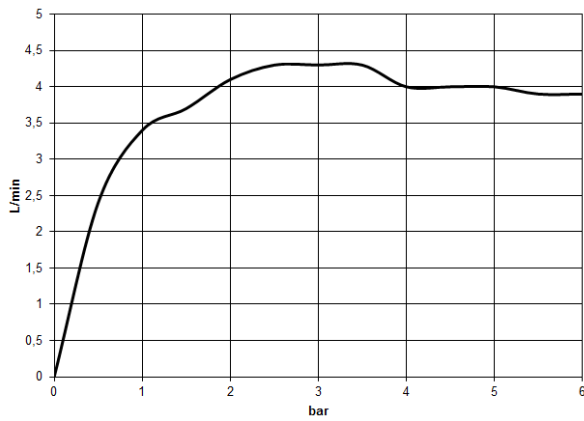

CYO Wall-mounted single-lever basin mixer without pop-up waste - Dark Chrome

CYO

36 860 811

- 160mm projection
- fixed spout
- rectangular, air-enriched flow
- hole diameter spout 37 mm
- hole diameter single-lever mixer 57 mm
- rosette for mixer 80 x 80mm
- max. flow 4.5 l/min
- lead-free
- This product can help a building meet the requirements of Green Building Rating Systems, e.g. LEED®, BREEAM®, DGNB
- WRAS 2107047

	Dark Chrome	36 860 811-19
	Chrome	36 860 811-00
	Brushed Platinum	36 860 811-06
	Brushed Durabronze (23kt Gold)	36 860 811-28
	Brushed Dark Platinum	36 860 811-99

36 860 811
mm [inches]

Flow rate chart