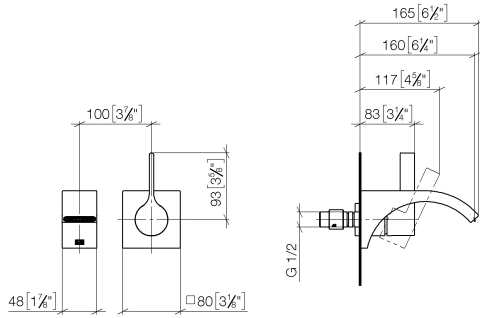

CYO Wall-mounted single-lever basin mixer without pop-up waste - Dark Chrome

CYO

36 860 811

- 160mm projection
- fixed spout
- rectangular, air-enriched flow
- hole diameter spout 37 mm
- hole diameter single-lever mixer 57 mm
- rosette for mixer 80 x 80mm
- max. flow 4.5 l/min
- lead-free
- This product can help a building meet the requirements of Green Building Rating Systems, e.g. LEED®, BREEAM®, DGNB
- WRAS 2107047

	Dark Chrome	36 860 811-19
	Chrome	36 860 811-00
	Brushed Platinum	36 860 811-06
	Brushed Durabronze (23kt Gold)	36 860 811-28
	Brushed Dark Platinum	36 860 811-99

36 860 811
mm [inches]

Flow rate chart

Certificates

IAPMO_N-4976 (2). IAPMO_6397 (2).

36 860 811
Parts for other
finishes can be found
here: [Chrome](#)

Spare parts list

No.	Item Number	Name	Quantity used	Delivery time
1	13 800 811-19	CYO Wall-mounted basin spout without pop-up waste - Dark Chrome	1	20
2	09 24 03 072 10 90	nipple	1	2
3	09 20 80 021-19	handle	1	60
4	90 31 11 030 00 90	pin	1	2
5	90 31 20 087 00-19	plug	1	20
6	09 11 02 288-19	cover	1	20
7	09 27 78 039-19	rosette	1	60
8	90 14 10 049 00 90	seal	1	2
9	90 15 05 064 01 90	cartridge	1	2
10	90 30 09 064 00 90	key	1	2