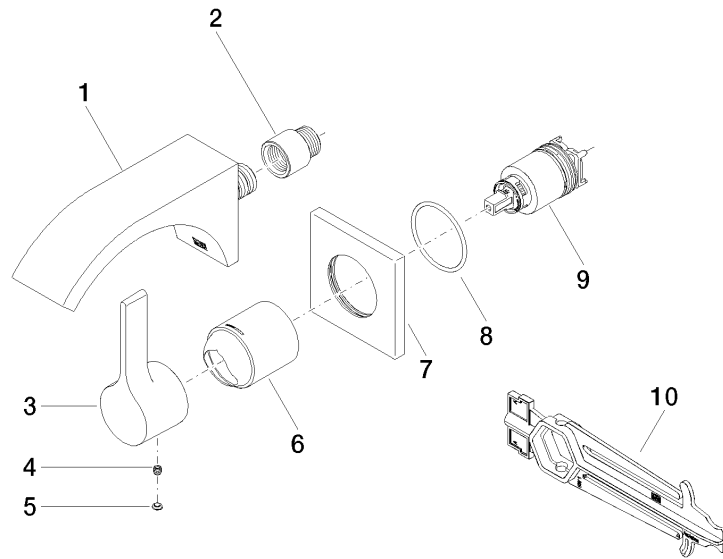

CYO Wall-mounted single-lever basin mixer without pop-up waste - Dark Chrome

CYO

36 860 811

- 160mm projection
- fixed spout
- rectangular, air-enriched flow
- hole diameter spout 37 mm
- hole diameter single-lever mixer 57 mm
- rosette for mixer 80 x 80mm
- max. flow 4.5 l/min
- lead-free
- This product can help a building meet the requirements of Green Building Rating Systems, e.g. LEED®, BREEAM®, DGNB
- WRAS 2107047

	Dark Chrome	36 860 811-19
	Chrome	36 860 811-00
	Brushed Platinum	36 860 811-06
	Brushed Durabronze (23kt Gold)	36 860 811-28
	Brushed Dark Platinum	36 860 811-99

36 860 811
mm [inches]

Flow rate chart

Certificates

IAPMO_N-4976 (2). IAPMO_6397 (2).

36 860 811
Parts for other
finishes can be found
here: [Chrome](#)

Spare parts list

No.	Item Number	Name	Quantity used	Delivery time
1	13 800 811-19	CYO Wall-mounted basin spout without pop-up waste - Dark Chrome	1	20
2	09 24 03 072 10 90	nipple	1	2
3	09 20 80 021-19	handle	1	60
4	90 31 11 030 00 90	pin	1	2
5	90 31 20 087 00-19	plug	1	20
6	09 11 02 288-19	cover	1	20
7	09 27 78 039-19	rosette	1	60
8	90 14 10 049 00 90	seal	1	2
9	90 15 05 064 01 90	cartridge	1	2
10	90 30 09 064 00 90	key	1	2