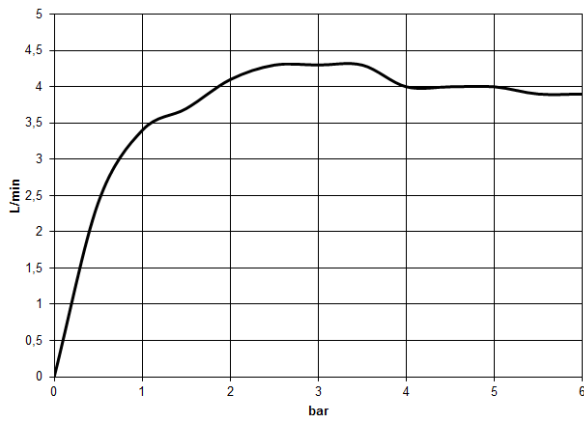

CYO Wall-mounted single-lever basin mixer without pop-up waste - Brushed Dark Platinum

CYO

36 860 811

- 160mm projection
- fixed spout
- rectangular, air-enriched flow
- hole diameter spout 37 mm
- hole diameter single-lever mixer 57 mm
- rosette for mixer 80 x 80mm
- max. flow 4.5 l/min
- lead-free
- This product can help a building meet the requirements of Green Building Rating Systems, e.g. LEED®, BREEAM®, DGNB
- WRAS 2107047

- max. recess depth 95 mm
- min. recess depth 80 mm

36 860 811
mm [inches]

Flow rate chart

Certificates

IAPMO_N-4976 (2). WRAS_2107047. IAPMO_8834 (2). IAPMO_6397 (2). IAPMO_4976 (1).

LGA_38122.

36 860 811

Spare parts list