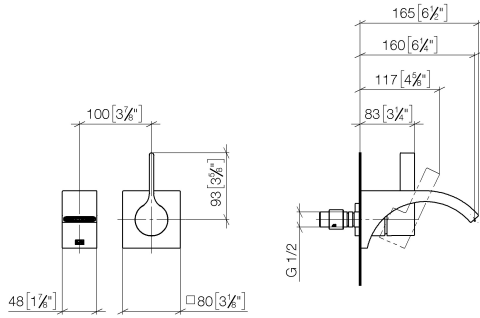

CYO Wall-mounted single-lever basin mixer without pop-up waste - Brushed Dark Platinum

CYO

36 860 811

- 160mm projection
- fixed spout
- rectangular, air-enriched flow
- hole diameter spout 37 mm
- hole diameter single-lever mixer 57 mm
- rosette for mixer 80 x 80mm
- max. flow 4.5 l/min
- lead-free
- This product can help a building meet the requirements of Green Building Rating Systems, e.g. LEED®, BREEAM®, DGNB
- WRAS 2107047

	Brushed Dark Platinum	36 860 811-99
	Chrome	36 860 811-00
	Brushed Platinum	36 860 811-06
	Dark Chrome	36 860 811-19
	Brushed Durabronze (23kt Gold)	36 860 811-28

Required miscellaneous

Concealed wall-mounted single-lever mixer - 35 860 970 90

- max. recess depth 95 mm
- min. recess depth 80 mm

36 860 811
mm [inches]

Flow rate chart

Certificates

IAPMO_N-4976 (2). WRAS_2107047. IAPMO_8834 (2). IAPMO_6397 (2). IAPMO_4976 (1).

LGA_38122.

36 860 811

Spare parts list