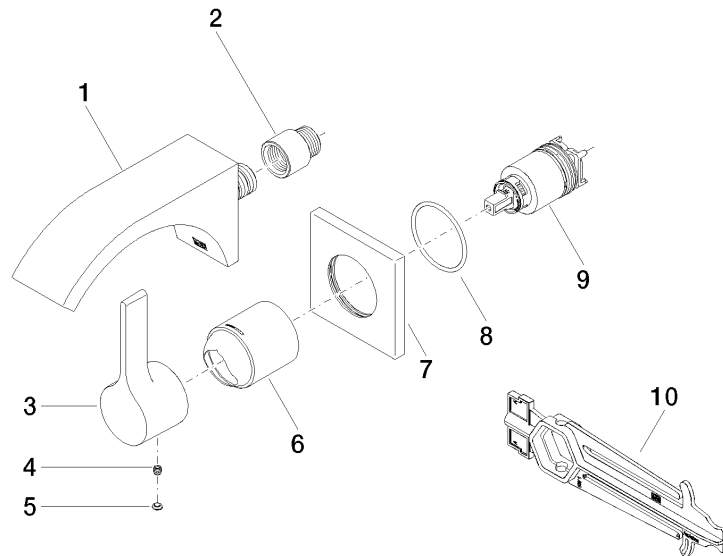

CYO Wall-mounted single-lever basin mixer without pop-up waste - Brushed Dark Platinum

CYO

36 860 811

- 160mm projection
- fixed spout
- rectangular, air-enriched flow
- hole diameter spout 37 mm
- hole diameter single-lever mixer 57 mm
- rosette for mixer 80 x 80mm
- max. flow 4.5 l/min
- lead-free
- This product can help a building meet the requirements of Green Building Rating Systems, e.g. LEED®, BREEAM®, DGNB
- WRAS 2107047

- max. recess depth 95 mm
- min. recess depth 80 mm

36 860 811
mm [inches]

Flow rate chart

Certificates

IAPMO_N-4976 (2). WRAS_2107047. IAPMO_8834 (2). IAPMO_6397 (2). IAPMO_4976 (1).

LGA_38122.

36 860 811

Spare parts list

No.	Item Number	Name	Quantity used	Delivery time
1	13 800 811-99	CYO Wall-mounted basin spout without pop-up waste - Brushed Dark Platinum	1	30
2	09 24 03 072 10 90	nipple	1	2
3	09 20 80 021-99	handle	1	30
4	90 31 11 030 00 90	pin	1	2
5	90 31 20 087 00-99	plug	1	30
6	09 11 02 288-99	cover	1	30
7	09 27 78 039-99	rosette	1	30
8	90 14 10 049 00 90	seal	1	2
9	90 15 05 064 01 90	cartridge	1	2
10	90 30 09 064 00 90	key	1	2