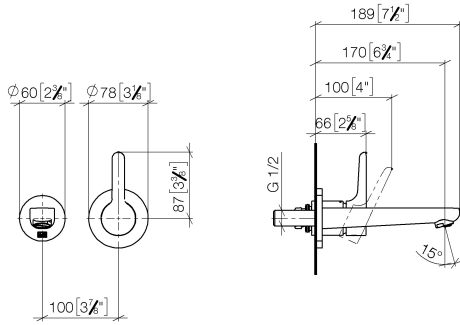

DORNBACHT YAMOU Wall-mounted single-lever basin mixer without pop-up waste - Soft Black

36 860 831

- 170mm projection
- fixed spout
- circular, air-enriched flow
- hole diameter spout 37 mm
- hole diameter single-lever mixer 57 mm
- rosette for spout Ø 60mm
- max. flow 6.8 l/min
- rosette for mixer Ø 78mm
- WRAS 240504010

	Soft Black	36 860 831-69
	Chrome	36 860 831-00

Required miscellaneous

EDITION PRO Concealed wall-mounted single-lever mixer mixer on right - 35 870 970 90

DORNBACHT YAMOU Wall-mounted single-lever basin mixer without pop-up waste - Soft Black

36 860 831
mm [inches]

Flow rate chart

Certificates

AbP_10174. ACS_23 ACC NY WRAS_240504010.
460.

DORNBRAUCHT YAMOU Wall-mounted single-lever basin mixer without pop-up waste - Soft Black

36 860 831

Spare parts list

No.	Item Number	Name	Quantity used	Delivery time
1	09 24 03 080 90	extension	1	2
2	90 24 03 316 00 90	nipple	1	-
Spare part can no longer be ordered, please order the replacement item				
3	90 11 06 220 00-69	spout	1	-
Spare part can no longer be ordered, please order the replacement item				
4	90 27 83 026 00-69	rosette	1	-
Spare part can no longer be ordered, please order the replacement item				
5	90 15 05 071 00 90	cartridge	1	-
Spare part can no longer be ordered, please order the replacement item				
6	90 11 02 393 00-69	cover	1	-
Spare part can no longer be ordered, please order the replacement item				
7	90 20 83 071 00-69	handle	1	-
Spare part can no longer be ordered, please order the replacement item				
8	90 30 09 064 00 90	key	1	2