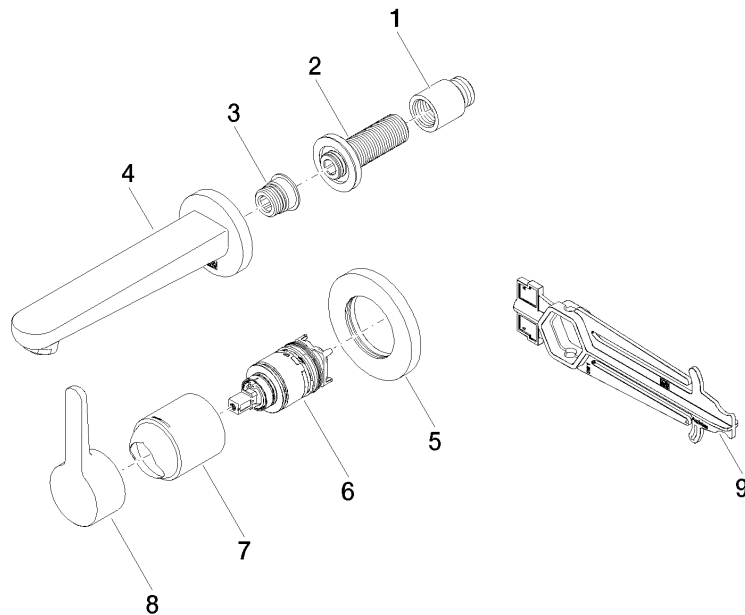

DORNBACHT YAMOU Wall-mounted single-lever basin mixer without pop-up waste - Soft Black

36 860 831

- 170mm projection
- fixed spout
- circular, air-enriched flow
- hole diameter spout 37 mm
- hole diameter single-lever mixer 57 mm
- rosette for spout Ø 60mm
- max. flow 6.8 l/min
- rosette for mixer Ø 78mm
- WRAS 240504010

36 860 831
mm [inches]

Flow rate chart

Certificates

AbP_10174. ACS_23 ACC NY WRAS_240504010.
460.

DORNBRAUCHT YAMOU Wall-mounted single-lever basin mixer without pop-up waste - Soft Black

36 860 831

Spare parts list

No.	Item Number	Name	Quantity used	Delivery time
1	09 24 03 080 90	extension	1	2
2	90 24 03 316 00 90	nipple	1	-
Spare part can no longer be ordered, please order the replacement item				
3	90 11 06 220 00-69	spout	1	-
Spare part can no longer be ordered, please order the replacement item				
4	90 27 83 026 00-69	rosette	1	-
Spare part can no longer be ordered, please order the replacement item				
5	90 15 05 071 00 90	cartridge	1	-
Spare part can no longer be ordered, please order the replacement item				
6	90 11 02 393 00-69	cover	1	-
Spare part can no longer be ordered, please order the replacement item				
7	90 20 83 071 00-69	handle	1	-
Spare part can no longer be ordered, please order the replacement item				
8	90 30 09 064 00 90	key	1	2