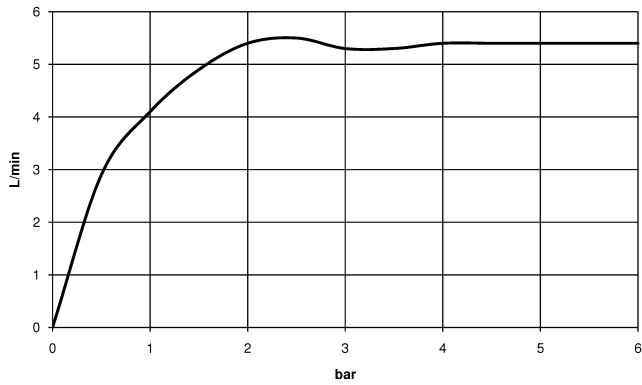

Flow rate chart

Certificates

AbP_10174.   ACS_23 ACC NY   WRAS_240504010.
460.