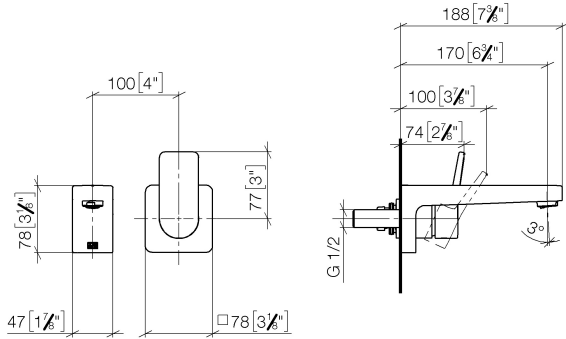

DORNBACHT YARRE Wall-mounted single-lever basin mixer without pop-up waste - Soft Black

36 860 832

- 170mm projection
- fixed spout
- circular, air-enriched flow
- hole diameter spout 37 mm
- hole diameter single-lever mixer 57 mm
- rosette for mixer 78 x 78mm
- max. flow 6.8 l/min
- lead-free
- rosette for spout Ø 60mm
- rosette for mixer Ø 78mm
- WRAS 240504010

	Soft Black	36 860 832-69
	Chrome	36 860 832-00

Required miscellaneous

EDITION PRO Concealed wall-mounted single-lever mixer mixer on right - 35 870 970 90

DORNBRACHT YARRE Wall-mounted single-lever basin mixer without pop-up waste - Soft Black

36 860 832
mm [inches]

Flow rate chart

Certificates

AbP_10168. ACS_23 ACC NY WRAS_240504010.
460.

DORNBRACHT YARRE Wall-mounted single-lever basin mixer without pop-up waste - Soft Black

36 860 832

Spare parts list

No.	Item Number	Name	Quantity used	Delivery time
1	09 24 03 080 90	extension	1	2
2	90 24 03 316 00 90	nipple	1	-
Spare part can no longer be ordered, please order the replacement item				
3	90 11 06 224 00-69	spout	1	-
Spare part can no longer be ordered, please order the replacement item				
4	90 27 83 027 00-69	rosette	1	-
Spare part can no longer be ordered, please order the replacement item				
5	90 15 05 071 00 90	cartridge	1	-
Spare part can no longer be ordered, please order the replacement item				
6	90 11 02 393 00-69	cover	1	-
Spare part can no longer be ordered, please order the replacement item				
7	90 20 83 072 00-69	handle	1	-
Spare part can no longer be ordered, please order the replacement item				
8	90 30 09 064 00 90	key	1	2