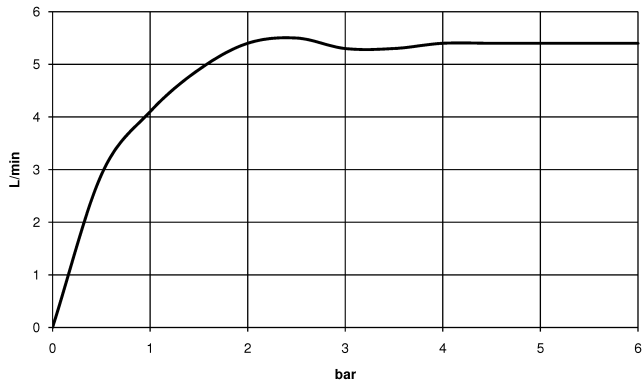

DORNBACHT YARRE Wall-mounted single-lever basin mixer without pop-up waste - Soft Black

36 860 832

- 170mm projection
- fixed spout
- circular, air-enriched flow
- hole diameter spout 37 mm
- hole diameter single-lever mixer 57 mm
- rosette for mixer 78 x 78mm
- max. flow 6.8 l/min
- lead-free
- rosette for spout Ø 60mm
- rosette for mixer Ø 78mm
- WRAS 240504010

	Soft Black	36 860 832-69
	Chrome	36 860 832-00

Required miscellaneous

EDITION PRO Concealed wall-mounted single-lever mixer mixer on right - 35 870 970 90

DORNBRACHT YARRE Wall-mounted single-lever basin mixer without pop-up waste - Soft Black

36 860 832
mm [inches]

Flow rate chart

Certificates

AbP_10168. ACS_23 ACC NY WRAS_240504010.
460.

DORNBRACHT YARRE Wall-mounted single-lever basin mixer without pop-up waste - Soft Black

36 860 832

Spare parts list