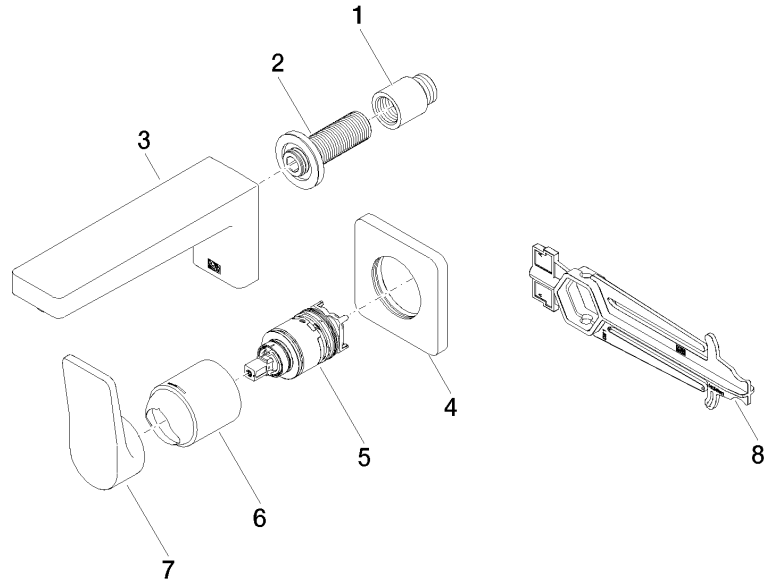

DORNBACHT YARRE Wall-mounted single-lever basin mixer without pop-up waste - Soft Black

36 860 832

- 170mm projection
- fixed spout
- circular, air-enriched flow
- hole diameter spout 37 mm
- hole diameter single-lever mixer 57 mm
- rosette for mixer 78 x 78mm
- max. flow 6.8 l/min
- lead-free
- rosette for spout Ø 60mm
- rosette for mixer Ø 78mm
- WRAS 240504010

36 860 832
mm [inches]

Flow rate chart

Certificates

AbP_10168. ACS_23 ACC NY WRAS_240504010.
460.

DORNBRACHT YARRE Wall-mounted single-lever basin mixer without pop-up waste - Soft Black

36 860 832

Spare parts list

No.	Item Number	Name	Quantity used	Delivery time
1	09 24 03 080 90	extension	1	2
2	90 24 03 316 00 90	nipple	1	-
Spare part can no longer be ordered, please order the replacement item				
3	90 11 06 224 00-69	spout	1	-
Spare part can no longer be ordered, please order the replacement item				
4	90 27 83 027 00-69	rosette	1	-
Spare part can no longer be ordered, please order the replacement item				
5	90 15 05 071 00 90	cartridge	1	-
Spare part can no longer be ordered, please order the replacement item				
6	90 11 02 393 00-69	cover	1	-
Spare part can no longer be ordered, please order the replacement item				
7	90 20 83 072 00-69	handle	1	-
Spare part can no longer be ordered, please order the replacement item				
8	90 30 09 064 00 90	key	1	2