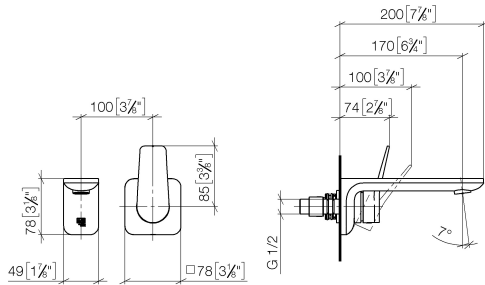

LISSÉ Wall-mounted single-lever basin mixer without pop-up waste - Brushed Chrome

LISSÉ

36 860 845

- 170mm projection
- fixed spout
- circular, air-enriched flow
- hole diameter spout 37 mm
- hole diameter single-lever mixer 57 mm
- rosette 78 x 78 mm
- max. flow 5.7 l/min
- lead-free
- This product can help a building meet the requirements of Green Building Rating Systems, e.g. LEED®, BREEAM®, DGNB
- WRAS 2107018

	Brushed Chrome	36 860 845-93
	Chrome	36 860 845-00
	Brushed Platinum	36 860 845-06
	Dark Chrome	36 860 845-19
	Matte Black	36 860 845-33
	Brushed Dark Platinum	36 860 845-99

36 860 845
mm [inches]

Flow rate chart

No.	Item Number	Name	Quantity used	Delivery time
1	09 24 03 072 10 90	nipple	1	2
2	90 24 03 108 00 90	nipple set	1	2
3	90 31 11 004 00 90	pin	1	2
4	90 11 84 021 00-93	spout	1	20
5	90 31 20 087 00-93	plug	1	20
6	90 31 11 063 00 90	pin	1	2
7	09 20 84 021-93	handle	1	20
8	09 11 02 288-93	cover	1	20
9	90 27 84 020 00-93	rosette	1	20
10	90 14 10 049 00 90	seal	1	2
11	90 15 05 064 01 90	cartridge	1	2
12	90 30 09 064 00 90	key	1	2