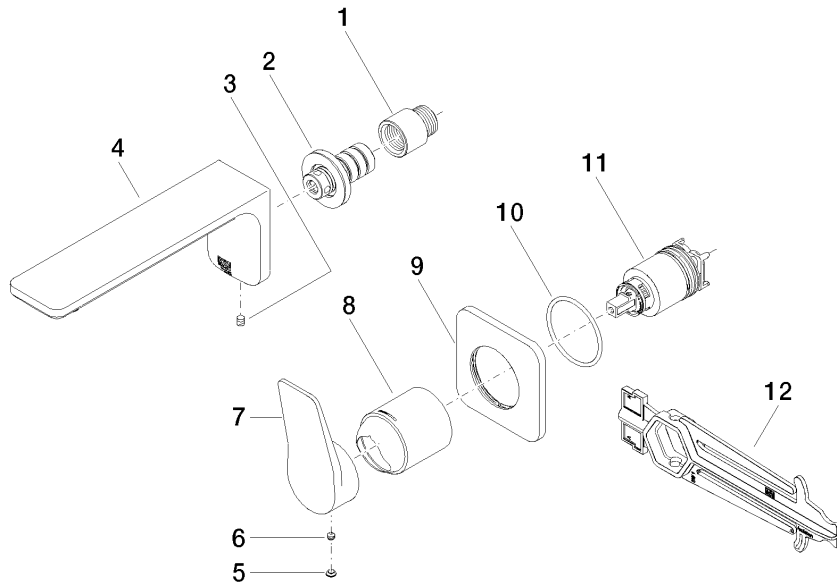

36 860 845
Parts for other
finishes can be found
here: Chrome

Spare parts list

No.	Item Number	Name	Quantity used	Delivery time
1	09 24 03 072 10 90	nipple	1	2
2	90 24 03 108 00 90	nipple set	1	2
3	90 31 11 004 00 90	pin	1	2
4	90 11 84 021 00-93	spout	1	20
5	90 31 20 087 00-93	plug	1	20
6	90 31 11 063 00 90	pin	1	2
7	09 20 84 021-93	handle	1	20
8	09 11 02 288-93	cover	1	20
9	90 27 84 020 00-93	rosette	1	20
10	90 14 10 049 00 90	seal	1	2
11	90 15 05 064 01 90	cartridge	1	2
12	90 30 09 064 00 90	key	1	2