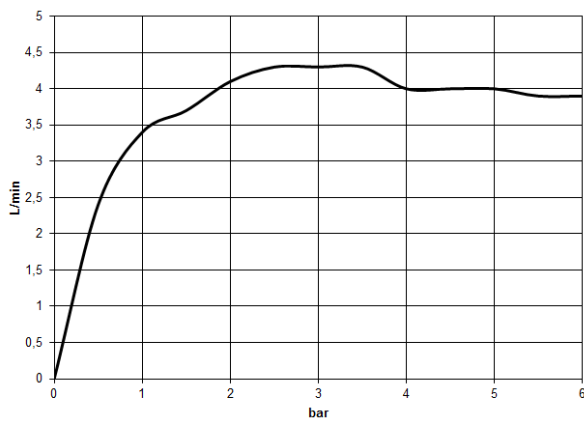

**CYO Wall-mounted single-lever basin mixer without pop-up waste - Brushed Platinum**

CYO

36 861 811

- 190mm projection
- fixed spout
- rectangular, air-enriched flow
- hole diameter spout 37 mm
- hole diameter single-lever mixer 57 mm
- rosette for mixer 80 x 80mm
- max. flow 4.5 l/min
- lead-free
- This product can help a building meet the requirements of Green Building Rating Systems, e.g. LEED®, BREEAM®, DGNB
- WRAS 2107047

- max. recess depth 95 mm
- min. recess depth 80 mm

36 861 811  
mm [inches]

**Flow rate chart**

**Certificates**

IAPMO\_N-4976 (2). WRAS\_2107047. IAPMO\_8834 (2). IAPMO\_6397 (2). IAPMO\_4976 (1).

LGA\_38122.