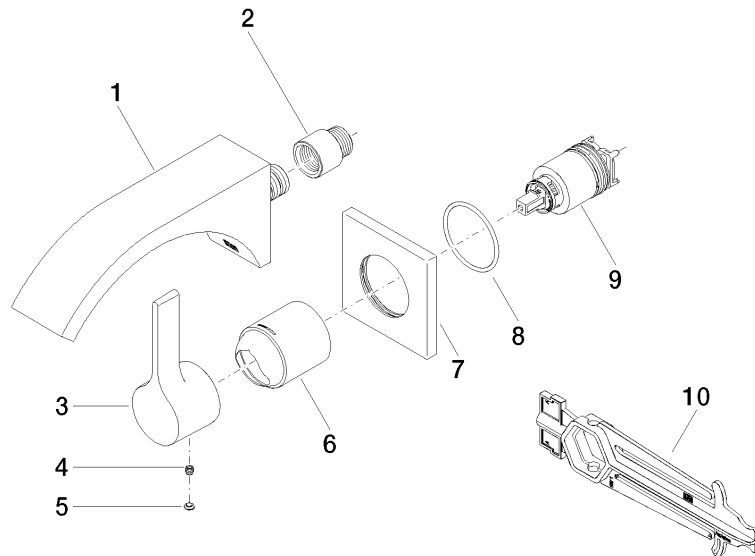

**CYO Wall-mounted single-lever basin mixer without pop-up waste - Brushed Platinum**

CYO

36 861 811

- 190mm projection
- fixed spout
- rectangular, air-enriched flow
- hole diameter spout 37 mm
- hole diameter single-lever mixer 57 mm
- rosette for mixer 80 x 80mm
- max. flow 4.5 l/min
- lead-free
- This product can help a building meet the requirements of Green Building Rating Systems, e.g. LEED®, BREEAM®, DGNB
- WRAS 2107047

- max. recess depth 95 mm
- min. recess depth 80 mm

36 861 811  
mm [inches]

**Flow rate chart**

**Certificates**

IAPMO\_N-4976 (2). WRAS\_2107047. IAPMO\_8834 (2). IAPMO\_6397 (2). IAPMO\_4976 (1).

LGA\_38122.

### Spare parts list

No.	Item Number	Name	Quantity used	Delivery time
1	13 805 811-06	CYO Wall-mounted basin spout without pop-up waste - Brushed Platinum	1	10
2	09 24 03 072 10 90	nipple	1	2
3	09 20 80 021-06	handle	1	10
4	90 31 11 030 00 90	pin	1	2
5	90 31 20 087 00-06	plug	1	10
6	09 11 02 288-06	cover	1	10
7	09 27 78 039-06	rosette	1	10
8	90 14 10 049 00 90	seal	1	2
9	90 15 05 064 01 90	cartridge	1	2
10	90 30 09 064 00 90	key	1	2