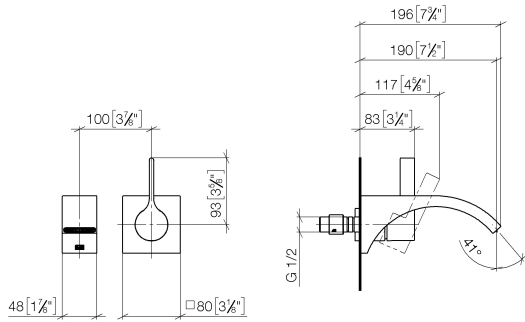

**CYO Wall-mounted single-lever basin mixer without pop-up waste - Brushed Platinum**

CYO

36 861 811

- 190mm projection
- fixed spout
- rectangular, air-enriched flow
- hole diameter spout 37 mm
- hole diameter single-lever mixer 57 mm
- rosette for mixer 80 x 80mm
- max. flow 4.5 l/min
- lead-free
- This product can help a building meet the requirements of Green Building Rating Systems, e.g. LEED®, BREEAM®, DGNB
- WRAS 2107047

	Brushed Platinum	36 861 811-06
	Chrome	36 861 811-00
	Dark Chrome	36 861 811-19
	Brushed Durabronze (23kt Gold)	36 861 811-28
	Brushed Dark Platinum	36 861 811-99

**Required miscellaneous**

**Concealed wall-mounted single-lever mixer -** 35 860 970 90

- max. recess depth 95 mm
- min. recess depth 80 mm

36 861 811  
mm [inches]

**Flow rate chart**

**Certificates**

IAPMO\_N-4976 (2). WRAS\_2107047. IAPMO\_8834 (2). IAPMO\_6397 (2). IAPMO\_4976 (1).

LGA\_38122.