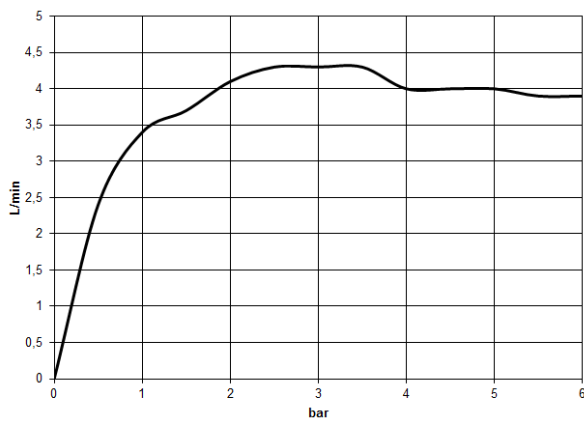

CYO Wall-mounted single-lever basin mixer without pop-up waste - Dark Chrome

CYO

36 861 811

- 190mm projection
- fixed spout
- rectangular, air-enriched flow
- hole diameter spout 37 mm
- hole diameter single-lever mixer 57 mm
- rosette for mixer 80 x 80mm
- max. flow 4.5 l/min
- lead-free
- This product can help a building meet the requirements of Green Building Rating Systems, e.g. LEED®, BREEAM®, DGNB
- WRAS 2107047

	Dark Chrome	36 861 811-19
	Chrome	36 861 811-00
	Brushed Platinum	36 861 811-06
	Brushed Durabronze (23kt Gold)	36 861 811-28
	Brushed Dark Platinum	36 861 811-99

36 861 811
mm [inches]

Flow rate chart