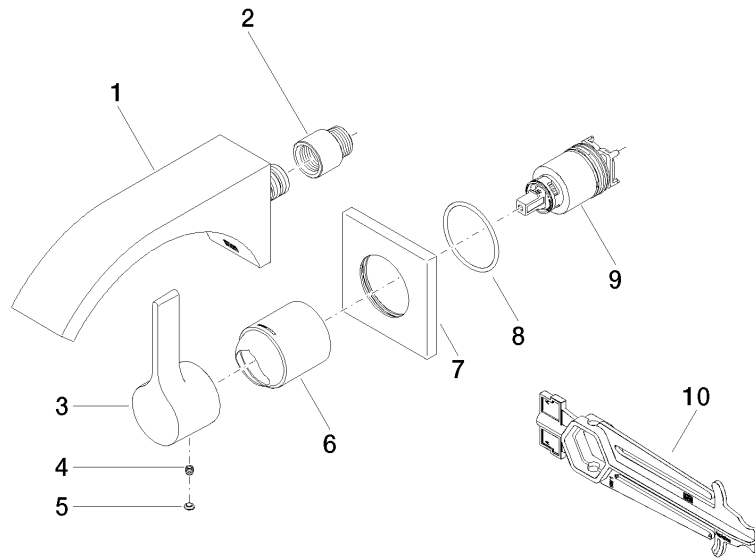

CYO Wall-mounted single-lever basin mixer without pop-up waste - Dark Chrome

CYO

36 861 811

- 190mm projection
- fixed spout
- rectangular, air-enriched flow
- hole diameter spout 37 mm
- hole diameter single-lever mixer 57 mm
- rosette for mixer 80 x 80mm
- max. flow 4.5 l/min
- lead-free
- This product can help a building meet the requirements of Green Building Rating Systems, e.g. LEED®, BREEAM®, DGNB
- WRAS 2107047

	Dark Chrome	36 861 811-19
	Chrome	36 861 811-00
	Brushed Platinum	36 861 811-06
	Brushed Durabronze (23kt Gold)	36 861 811-28
	Brushed Dark Platinum	36 861 811-99

36 861 811
mm [inches]

Flow rate chart

Certificates

IAPMO_N-4976 (2). IAPMO_6397 (2).

36 861 811
Parts for other
finishes can be found
here: Chrome

Spare parts list

No.	Item Number	Name	Quantity used	Delivery time
1	13 805 811-19	CYO Wall-mounted basin spout without pop-up waste - Dark Chrome	1	20
2	09 24 03 072 10 90	nipple	1	2
3	09 20 80 021-19	handle	1	60
4	90 31 11 030 00 90	pin	1	2
5	90 31 20 087 00-19	plug	1	20
6	09 11 02 288-19	cover	1	20
7	09 27 78 039-19	rosette	1	60
8	90 14 10 049 00 90	seal	1	2
9	90 15 05 064 01 90	cartridge	1	2
10	90 30 09 064 00 90	key	1	2