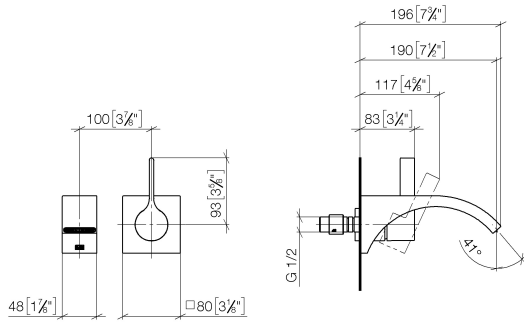

CYO Wall-mounted single-lever basin mixer without pop-up waste - Dark Chrome

CYO

36 861 811

- 190mm projection
- fixed spout
- rectangular, air-enriched flow
- hole diameter spout 37 mm
- hole diameter single-lever mixer 57 mm
- rosette for mixer 80 x 80mm
- max. flow 4.5 l/min
- lead-free
- This product can help a building meet the requirements of Green Building Rating Systems, e.g. LEED®, BREEAM®, DGNB
- WRAS 2107047

	Dark Chrome	36 861 811-19
	Chrome	36 861 811-00
	Brushed Platinum	36 861 811-06
	Brushed Durabronze (23kt Gold)	36 861 811-28
	Brushed Dark Platinum	36 861 811-99

36 861 811
mm [inches]

Flow rate chart

Certificates

IAPMO_N-4976 (2). IAPMO_6397 (2).

36 861 811
Parts for other
finishes can be found
here: Chrome

Spare parts list

No.	Item Number	Name	Quantity used	Delivery time
1	13 805 811-19	CYO Wall-mounted basin spout without pop-up waste - Dark Chrome	1	20
2	09 24 03 072 10 90	nipple	1	2
3	09 20 80 021-19	handle	1	60
4	90 31 11 030 00 90	pin	1	2
5	90 31 20 087 00-19	plug	1	20
6	09 11 02 288-19	cover	1	20
7	09 27 78 039-19	rosette	1	60
8	90 14 10 049 00 90	seal	1	2
9	90 15 05 064 01 90	cartridge	1	2
10	90 30 09 064 00 90	key	1	2